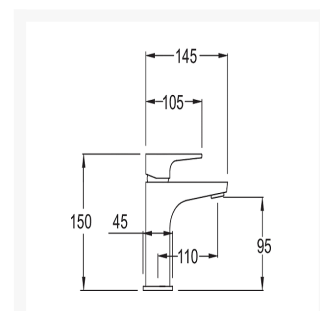

Independent 4 Life

Methven Amio Mono Basin Mixer

£99.54 Inc. VAT

Product Code: AMBCPUK

Product Images

Description

The Amio range of tapware combines design with technical superiority with a ceramic cartridge instead of a conventional washer.

The inbuilt swivel aerator optimizes flow direction and reducing splash back. The single lever is easy to use by all the family.

Key benefits: