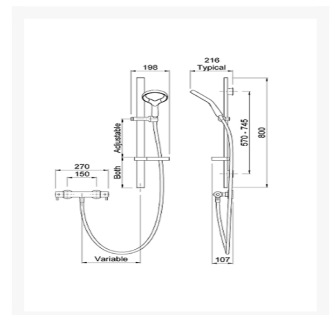

Independent 4 Life

Methven Aurajet Aio Cool Touch Bar Mixer Shower Kit - Chrome

£296.33 Inc. VAT

Product Code: AOCTSCPUK

Product Images

AIOCTSCPUK	
Open Outlet Flow (Bar - 1/min)	
BAR	0.3 0.5 1.0 2.0 3.0 4.0 5.0
HANDSET FLOW	0.3 0.5 0.5 0.5 0.5 0.5

AIOCTSCPUK	Chrome
Open Outlet Flow (Bar - 1/min)	
BAR	0.3 0.5 1.0 2.0 3.0 4.0 5.0
HANDSET FLOW	0 0 0 0 0 0