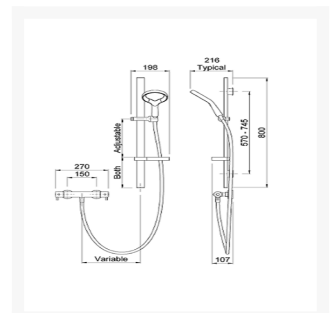

Independent 4 Life

Methven Aurajet Aio Cool Touch Bar Mixer Shower Kit - Chrome

£296.33 Inc. VAT

Product Code: AOCTSCPUK

Product Images

AIOCTSCPUK	
Open Outlet Flow (Bar - 1/min)	
BAR	0.3 0.5 1.0 2.0 3.0 4.0 5.0
HANDSET FLOW	0.3 0.5 0.5 0.5 0.5 0.5

AIOCTSCPUK	Chrome
Open Outlet Flow (Bar - 1/min)	
BAR	0.3 0.5 1.0 2.0 3.0 4.0 5.0
HANDSET FLOW	0 0 0 0 0 0