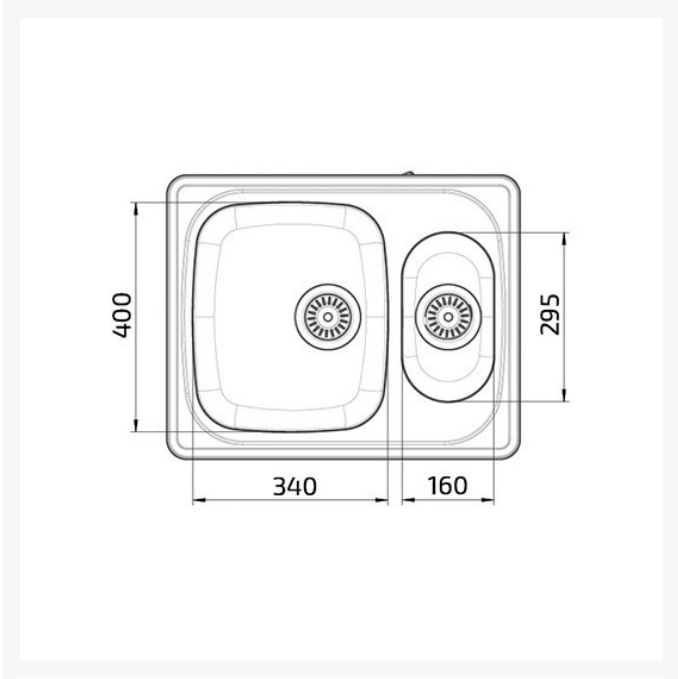

Independent 4 Life

Granberg Wall Mounted Cranked Combi Kitchen Module - ES20S4 - Right, Choice of Widths 2190 / 2390mm

£6,008.40 Inc. VAT

Product Code: 6350-ES20S4-R

Product Images

Product Options

Frame Width (mm)	Price Inc. VAT
2190	£6,008.40
2390	£6,100.80

Additional Options

Select the folding handle location - Inset by 235mm	Left hand - Winding crank handle	£0.00
	Right hand - Winding crank handle	£0.00
Optional - Granberg mixer tap, with 500mm flexible water hoses & Tap hole cutter	Incl. dishwasher shut off (Not WRAS approved)	£482.40
	Without dishwasher shut off (Not WRAS approved)	£482.40

Description

Granberg's Combi Kitchen Module 6350-ES20S4R, wall mounted, 300mm of height adjustment by a cranked winding handle with a 30mm White laminate worktop. The worktop lift features a right hand ES20 under-glued inset shallow 120mm depth, insulated 1+1/2 sink bowls, with overflows and free space for a left-hand 4 zone cooking hob. The sinks insulated underside prevents scalding and burns to the user.

Choice of optional Granberg FM Mattsson kitchen monobloc mixer taps, 190mm easy to reach lever with a swivel spout - with or without dishwasher cut-off valve.