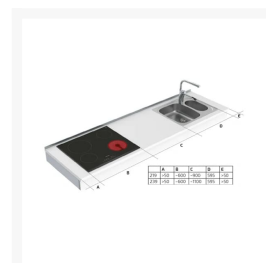

Independent 4 Life

Granberg Wall Mounted Cranked Combi Kitchen Module - ES20S4 - Right, Choice of Widths 2190 / 2390mm

£6,008.40 Inc. VAT

Product Code: 6350-ES20S4-R

Product Images

Product Options

Frame Width (mm)	Price Inc. VAT
2190	£6,008.40
2390	£6,100.80

Additional Options

Select the folding handle location - Inset by 235mm	Left hand - Winding crank handle	£0.00
	Right hand - Winding crank handle	£0.00
Optional - Granberg mixer tap, with 500mm flexible water hoses & Tap hole cutter	Incl. dishwasher shut off (Not WRAS approved)	£482.40
	Without dishwasher shut off (Not WRAS approved)	£482.40

Description

Granberg's Combi Kitchen Module 6350-ES20S4R, wall mounted, 300mm of height adjustment by a cranked winding handle with a 30mm White laminate worktop. The worktop lift features a right hand ES20 under-glued inset shallow 120mm depth, insulated 1+1/2 sink bowls, with overflows and free space for a left-hand 4 zone cooking hob. The sinks insulated underside prevents scalding and burns to the user.

Choice of optional Granberg FM Mattsson kitchen monobloc mixer taps, 190mm easy to reach lever with a swivel spout - with or without dishwasher cut-off valve.