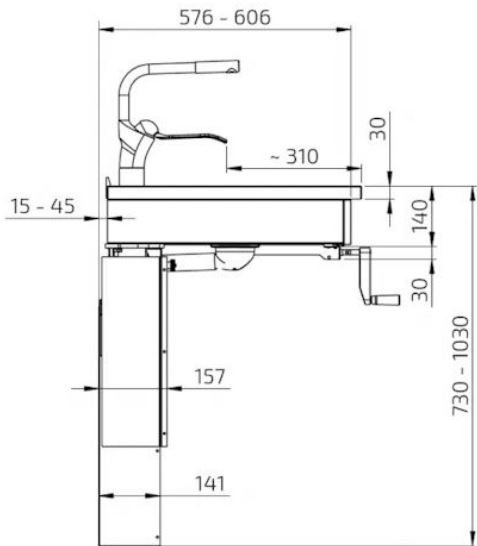

Independent 4 Life

Granberg Wall Mounted Cranked Combi Kitchen Module - ES20S4 - Right, Choice of Widths 2190 / 2390mm

£6,008.40 Inc. VAT

Product Code: 6350-ES20S4-R

Product Images

Product Options

Frame Width (mm)	Price Inc. VAT
2190	£6,008.40
2390	£6,100.80

Additional Options

Select the folding handle location - Inset by 235mm	Left hand - Winding crank handle	£0.00
	Right hand - Winding crank handle	£0.00
Optional - Granberg mixer tap, with 500mm flexible water hoses & Tap hole cutter	Incl. dishwasher shut off (Not WRAS approved)	£482.40
	Without dishwasher shut off (Not WRAS approved)	£482.40

Description

Granberg's Combi Kitchen Module 6350-ES20S4R, wall mounted, 300mm of height adjustment by a cranked winding handle with a 30mm White laminate worktop. The worktop lift features a right hand ES20 under-glued inset shallow 120mm depth, insulated 1+1/2 sink bowls, with overflows and free space for a left-hand 4 zone cooking hob. The sinks insulated underside prevents scalding and burns to the user.

Choice of optional Granberg FM Mattsson kitchen monobloc mixer taps, 190mm easy to reach lever with a swivel spout - with or without dishwasher cut-off valve.