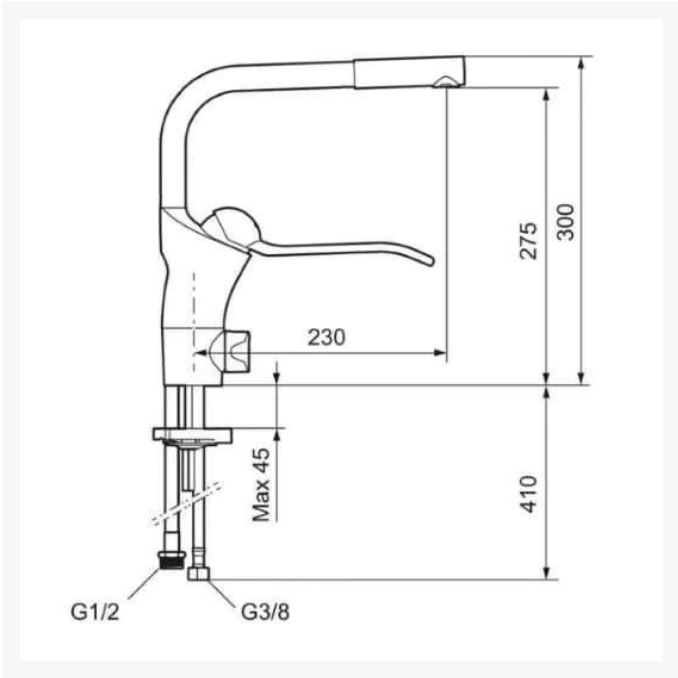

Independent 4 Life

Granberg Wall Mounted Cranked Combi Kitchen Module - ES20S4 - Right, Choice of Widths 2190 / 2390mm

£6,008.40 Inc. VAT

Product Code: 6350-ES20S4-R

Product Images

Product Options

Frame Width (mm)	Price Inc. VAT
2190	£6,008.40
2390	£6,100.80

Additional Options

Select the folding handle location - Inset by 235mm	Left hand - Winding crank handle	£0.00
	Right hand - Winding crank handle	£0.00
Optional - Granberg mixer tap, with 500mm flexible water hoses & Tap hole cutter	Incl. dishwasher shut off (Not WRAS approved)	£482.40
	Without dishwasher shut off (Not WRAS approved)	£482.40

Description

Granberg's Combi Kitchen Module 6350-ES20S4R, wall mounted, 300mm of height adjustment by a cranked winding handle with a 30mm White laminate worktop. The worktop lift features a right hand ES20 under-glued inset shallow 120mm depth, insulated 1+1/2 sink bowls, with overflows and free space for a left-hand 4 zone cooking hob. The sinks insulated underside prevents scalding and burns to the user.

Choice of optional Granberg FM Mattsson kitchen monobloc mixer taps, 190mm easy to reach lever with a swivel spout - with or without dishwasher cut-off valve.