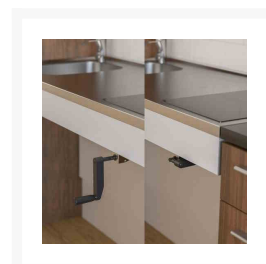

Independent 4 Life

Granberg Wall Mounted Cranked Combi Kitchen Module - ES20S4 - Right, Choice of Widths 2190 / 2390mm

£6,008.40 Inc. VAT

Product Code: 6350-ES20S4-R

Product Images

Product Options

Frame Width (mm)	Price Inc. VAT
2190	£6,008.40
2390	£6,100.80

Additional Options

Select the folding handle location - Inset by 235mm	Left hand - Winding crank handle	£0.00
	Right hand - Winding crank handle	£0.00
Optional - Granberg mixer tap, with 500mm flexible water hoses & Tap hole cutter	Incl. dishwasher shut off (Not WRAS approved)	£482.40
	Without dishwasher shut off (Not WRAS approved)	£482.40

Description

Granberg's Combi Kitchen Module 6350-ES20S4R, wall mounted, 300mm of height adjustment by a cranked winding handle with a 30mm White laminate worktop. The worktop lift features a right hand ES20 under-glued inset shallow 120mm depth, insulated 1+1/2 sink bowls, with overflows and free space for a left-hand 4 zone cooking hob. The sinks insulated underside prevents scalding and burns to the user.

Choice of optional Granberg FM Mattsson kitchen monobloc mixer taps, 190mm easy to reach lever with a swivel spout - with or without dishwasher cut-off valve.