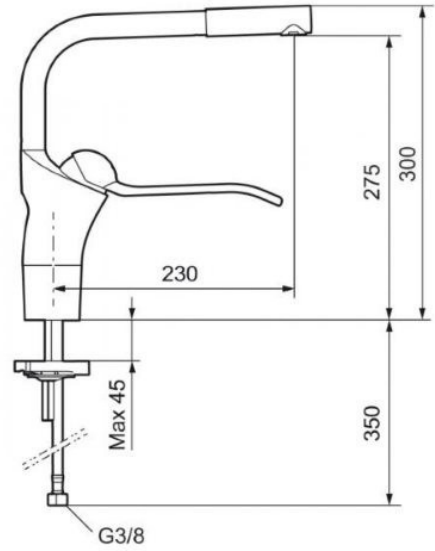

Independent 4 Life

Granberg Wall Mounted Cranked Combi Kitchen Module - ES20S4 - Right, Choice of Widths 2190 / 2390mm

£6,008.40 Inc. VAT

Product Code: 6350-ES20S4-R

Product Images

Product Options

Frame Width (mm)	Price Inc. VAT
2190	£6,008.40
2390	£6,100.80

Additional Options

Select the folding handle location - Inset by 235mm	Left hand - Winding crank handle	£0.00
	Right hand - Winding crank handle	£0.00
Optional - Granberg mixer tap, with 500mm flexible water hoses & Tap hole cutter	Incl. dishwasher shut off (Not WRAS approved)	£482.40
	Without dishwasher shut off (Not WRAS approved)	£482.40

Description

Granberg's Combi Kitchen Module 6350-ES20S4R, wall mounted, 300mm of height adjustment by a cranked winding handle with a 30mm White laminate worktop. The worktop lift features a right hand ES20 under-glued inset shallow 120mm depth, insulated 1+1/2 sink bowls, with overflows and free space for a left-hand 4 zone cooking hob. The sinks insulated underside prevents scalding and burns to the user.

Choice of optional Granberg FM Mattsson kitchen monobloc mixer taps, 190mm easy to reach lever with a swivel spout - with or without dishwasher cut-off valve.