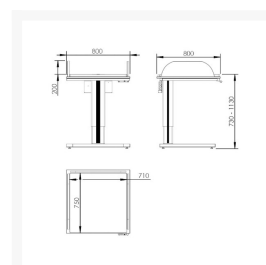

Independent 4 Life

Granberg Changing Table 332, Height ADJ, Border Height 200mm - Ladder Right, Mattress - 800x800mm

£4,388.28 Inc. VAT

Product Code: 332-080-112

Product Images

Description

The Granberg 332 is a height adjustable baby changing table with ladder, mattress and 200mm high solid birch moulding to the border sides.

This complete version of the 332 is 800mm in width with left hand pull-out baskets and a folding/extendable ladder on the right.

Ideal for schools, nurseries and day-care centres, the height can be adjusted quickly and provides a safe and secure area for changing.

Key benefits:

- Nursing table with laminate sheet and mattress
- Electrically height adjustable from 730-1130mm above the floor
- Laminate sheet and mattress
- High solid birch border moulding
- Allows carer to set a suitable working height for each person
- Compact and sleek design
- Supplied fully assembled
- Easy-to-use programmable table control
- Perfect for schools, nurseries and day care centres

Standard equipment:

- Mattress
- Programmable table control
- Left - 2x High pull-out wire storage baskets
- Right - Extendable ladder

Technical details:

- Installation: Free-standing with adjustable feet
- Depth (mm): 800
- Width (mm): 800
- Mattress W x D X H (mm): 710x750x30
- Working height (mm): 730 - 1130
- Speed: 30mm / second
- Border height (mm): 200
- Electrical connection: 230 V ~50 Hz, 173 VA
- IP-class: IP20
- Max. user weight (kg): 50