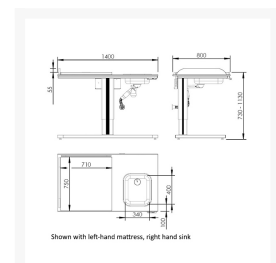

Independent 4 Life

Granberg Baby Changing Table 332, Height ADJ, Border Height 55mm - Sink Right, Mattress - 1400x800mm

£3,969.36 Inc. VAT

Product Code: 332-141

Product Images

Description

The Granberg 332 is a height adjustable baby changing table with sink, mattress and 55mm solid birch border sides.

Ideal for schools, nurseries and day-care centres, the height can be adjusted quickly and provides a safe and secure area for changing.

This version of the 332 is 1400mm wide, with right hand sink. A Left hand sink model is also available.

The baby changing table will be factory assembled for you, delivered ready to use.

Key benefits:

- Nursing table with laminate sheet 1400mm with mattress and laundry sink on right
- Free-standing with adjustable feet
- Electrically height adjustable from 730-1130mm above the floor
- Laminate sheet and mattress
- Low varnished birch border sides
- Flexible drainage hose with water trap
- Allows carer to set a suitable working height for each person
- Compact and sleek design
- Supplied fully assembled
- Easy-to-use programmable table control
- Perfect for schools, nurseries and day care centres

Technical details:

- Installation: Free-standing with adjustable feet
- Width (mm): 1400
- Depth (mm): 800
- Working height (mm): 730 - 1130
- Speed: 30mm / second
- Border height (mm): 55
- Electrical connection: 230 V ~ 50 Hz 230 VA
- IP-class: IP20
- Laundry sink: (WxD) (mm): 340x400, 145mm drawer Depth
- Plumbing connections: Flexible water hoses and drain hose with water trap
- Maximum load (kg): 50