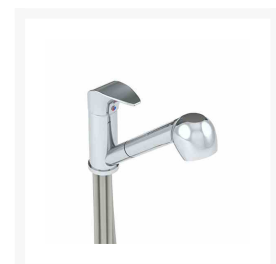

Independent 4 Life

Granberg Baby Changing Table 332, Height ADJ, Border Height 55mm - Sink Right, Mattress - 1400x800mm

£3,969.36 Inc. VAT

Product Code: 332-141

Product Images

Description

The Granberg 332 is a height adjustable baby changing table with sink, mattress and 55mm solid birch border sides.

Ideal for schools, nurseries and day-care centres, the height can be adjusted quickly and provides a safe and secure area for changing.

This version of the 332 is 1400mm wide, with right hand sink. A Left hand sink model is also available.

The baby changing table will be factory assembled for you, delivered ready to use.

Key benefits:

- Nursing table with laminate sheet 1400mm with mattress and laundry sink on right
- Free-standing with adjustable feet
- Electrically height adjustable from 730-1130mm above the floor
- Laminate sheet and mattress
- Low varnished birch border sides
- Flexible drainage hose with water trap
- Allows carer to set a suitable working height for each person
- Compact and sleek design
- Supplied fully assembled
- Easy-to-use programmable table control
- Perfect for schools, nurseries and day care centres

Materials:

- Motor unit: Anodised aluminium
- Floor frame: Powder coated steel (Grey RAL 9006) with adjustable feet
- Nursing table fittings: Sheet with white high-pressure laminate with solid birch moulding
- Border: Solid clear varnished birch
- Mattress: Manufactured from phthalate-free artificial leather. Cover and cold foam certified as per Ökotex standard 100 class 1
- Sink: 0.80mm Smooth stainless steel, with overflow