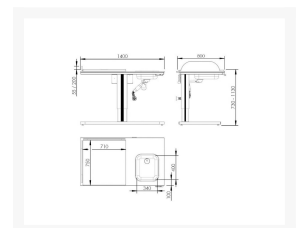

Independent 4 Life

Granberg Baby Changing Table 332, Height ADJ, Border Height 200mm - Sink Right, Mattress - 1400x800mm

£4,049.28 Inc. VAT

Product Code: 332-141-1

Product Images

Description

The Granberg 332 is a height adjustable baby changing table with sink, mattress and 200mm high solid birch border sides.

Ideal for schools, nurseries and day-care centres, the height can be adjusted quickly and provides a safe and secure area for changing.

This version of the 332 is 1400mm wide, with a right hand sink. A Left hand sink model is also available.

The baby changing table will be factory assembled for you, delivered ready to use.

Key benefits:

- Nursing table with laminate sheet 1400mm with mattress and laundry sink on right
- Free-standing with adjustable feet
- Electrically height adjustable from 730-1130mm above the floor
- Laminate sheet and mattress
- High varnished birch border sides
- Flexible drainage hose with water trap
- Allows carer to set a suitable working height for each person
- Compact and sleek design
- Supplied fully assembled
- Easy-to-use programmable table control
- Perfect for schools, nurseries and day care centres

Technical details:

- Installation: Free-standing with adjustable feet
- Width (mm): 1400
- Depth (mm): 800
- Working height (mm): 730 - 1130
- Speed: 30mm / second
- Border height (mm): 200
- Electrical connection: 230 V ~ 50 Hz 230 VA
- IP-class: IP20
- Laundry sink: (WxD) (mm): 340x400, 145mm drawer Depth
- Plumbing connections: Flexible water hoses and drain hose with water trap
- Maximum load (kg): 50