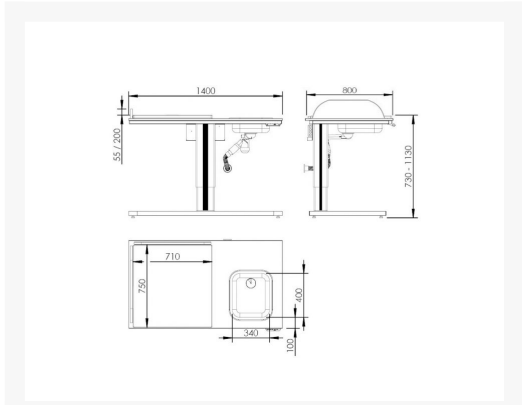

# **Granberg Baby Changing Table 332, Height ADJ, Border Height 55mm - Sink Right, Ladder Left, Mattress & Wire Baskets - 1400x800mm**

£5,618.52 Inc. VAT

Product Code: 332-141-0211

## Description

---

The Granberg 332 is a height adjustable baby changing table with sink, tap, ladder, pull-out wire baskets and mattress with low 55mm solid birch border sides.

Complete Baby Changing Table 332, 1400mm wide, with a right hand sink, left hand folding/extendable ladder, mattress and wire baskets.

**Technical details:**

- Installation: Free-standing with adjustable feet
- Depth (mm): 800
- Width (mm): 1400
- Mattress W x D x H (mm): 710x750x30
- Working height (mm): 730 - 1130
- Speed: 30mm / second
- Border height (mm): 55
- Electrical connection: 230 V ~ 50 Hz 230 VA
- IP-class: IP20
- Laundry sink: (WxD) (mm): 340x400, 145mm drawer Depth
- Plumbing connections: Flexible water hoses and drain hose with water trap
- Maximum load (kg): 50