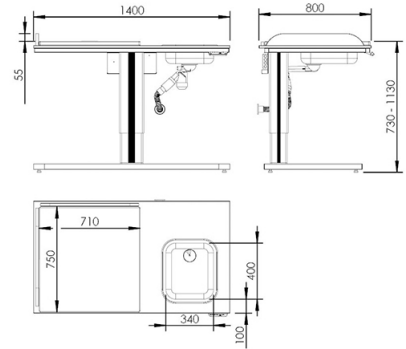

Independent 4 Life

Granberg Baby Changing Table 332, Height ADJ, Border Height 55mm - Sink Left, Ladder Right, Mattress & Wire Baskets - 1400x800mm

£5,618.52 Inc. VAT

Product Code: 332-142-0211

Product Images

Shown with left-hand mattress, right hand sink

Description

The Granberg 332 is a height adjustable baby changing table with sink, tap, ladder, pull-out wire baskets and mattress. 55mm low solid birch border sides.

Complete version of the Baby Changing Table 332, is 1400mm wide, with a left hand sink, right hand folding/extendable ladder.

Ideal for schools, nurseries and day-care centres, the height can be adjusted quickly and provides a safe and secure area for changing.

Technical details:

- Installation: Free-standing with adjustable feet
- Depth (mm): 800
- Width (mm): 1400
- Mattress W x D x H (mm): 710x750x30
- Working height (mm): 730 - 1130
- Speed: 30mm / second
- Border height (mm): 55
- Electrical connection: 230 V ~ 50 Hz 230 VA
- IP-class: IP20
- Laundry sink: (WxD) (mm): 340x400, 145mm drawer Depth
- Plumbing connections: Flexible water hoses and drain hose with water trap
- Maximum load (kg): 50