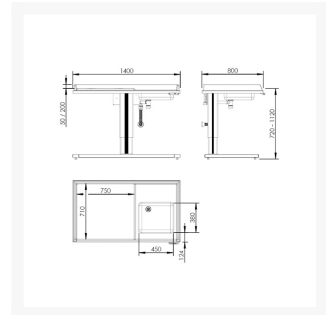

Independent 4 Life

Granberg Baby Changing Table 333, Height ADJ, Border Height 50mm - Ladder Left, Sink Right, Mixer Tap, Mattress & Wire Baskets - 1400x800mm

£5,019.12 Inc. VAT

Product Code: 333-141-0211

Product Images

Description

The Granberg 333 is a complete height adjustable baby changing table with sink, mixer tap with telescopic hand shower, ladder, pull-out wire baskets and mattress. Low 50mm border.

This version of the 333 is 1400mm wide, with a right hand sink, with mixer tap a left hand folding/extendable ladder and pull-out wire baskets.

Ideal for schools, nurseries and day-care centres, the height can be adjusted quickly and provides a safe and secure area for changing.

Specification:

- Installation: Free-standing with adjustable feet
- Width (mm): 1400
- Depth (mm): 800
- Working height (mm): 720 - 1120
- Speed: 30mm / second
- 50mm Border: Fixed moulded plastic
- Electrical connection: 230 V ~ 50 Hz, max. 230 VA
- IP-class: IP20
- Laundry sink: (WxD) (mm): 450x380
- Plumbing connections: Flexible water hoses and drain hose with water trap
- Mattress (W x D x H): 720 x 760 x 30mm
- Maximum load (kg): 50