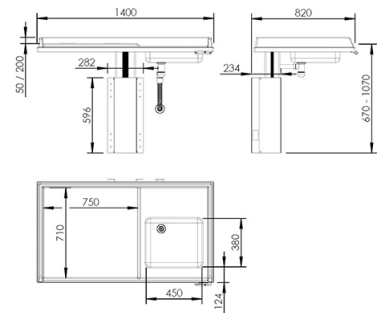

# **Granberg Baby Changing Table 335, Height ADJ, Border Height 50mm - Right Sink, Tap, Ladder Left, Mattress & Wire Baskets - 1400x800mm**

**£4,880.88 Inc. VAT**

Product Code: 335-141-0211

## Description

---

Granberg baby changing table 335 series, 1400mm width with a right-hand laundry sink, mattress, pull-out mixer tap, left-hand extendable ladder, pull-out wire baskets and a 50mm fixed border height.

### Specification:

- Width (mm): 1400

[www.independent4life.co.uk](http://www.independent4life.co.uk) | [info@independent4life.co.uk](mailto:info@independent4life.co.uk) | Tel: 0800 500 3001 | VAT No: 942447711

EORI GB942447711000

- Depth (mm): 820
- Working height (mm): 670 - 1070
- Mattress (WxDxH) (mm): 750 x 710 x 30
- 50mm Border: Fixed moulded plastic
- Laundry sink: (WxD) 450 x 380mm, 120mm depth
- Plumbing connections: Flexible water hoses and drain hose with water trap
- Speed: 30mm / second
- Electrical connection: 230 V ~ 50 Hz 230 VA
- IP-class: IP20
- Max. user weight (kg): 50