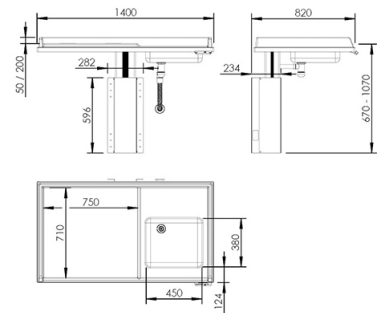

Independent 4 Life

Granberg Baby Changing Table 335, Height ADJ, Border Height 200mm - Right Sink, Tap, Ladder Left, Mattress & Wire Baskets - 1400x800mm

£5,243.76 Inc. VAT

Product Code: 335-141-1211

Product Images

Description

Granberg baby changing table 335 series, 1400mm width with a right-hand laundry sink, mattress, pull-out mixer tap, left-hand extendable ladder, pull-out wire baskets and a 200mm high plexiglass border insert.

Wall mounted, electrically controlled with 400mm of height adjustment from 670-1070mm from the floor. Ideal for schools, nurseries and day-care centres, the height can be adjusted quickly.

Key benefits:

Specification:

- Width (mm): 1400
- Depth (mm): 820
- Working height (mm): 670 - 1070
- Mattress (WxDxH) (mm): 750 x 710 x 30
- 50mm Border: Fixed moulded plastic
- Laundry sink: (WxD) 450 x 380mm, 120mm depth
- Plumbing connections: Flexible water hoses and drain hose with water trap
- Speed: 30mm / second
- Electrical connection: 230 V ~ 50 Hz 230 VA
- IP-class: IP20
- Max. user weight (kg): 50