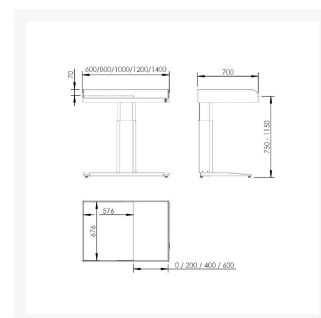

Independent 4 Life

Granberg CARE 343, Height ADJ, Corian Changing Table with Mattress - 600x700mm

£6,186.48 Inc. VAT

Product Code: 343-06

Product Images

Description

Granberg baby changing table 343 series, 600mm width with a seamless Dupont™ Corian® nursing table, 576mm wide mattress and 70mm fixed border height on three sides.

Floor standing, electrically controlled with 400mm of height adjustment from 750-1150mm from the floor.

www.independent4life.co.uk | info@independent4life.co.uk | Tel: 0800 500 3001 | VAT No: 942447711

EORI GB942447711000

Ideal for schools, nurseries and day-care centres, the height can be adjusted quickly.

Available in a range of other widths 800, 1000, 1200 and 1400mm.

Key benefits:

- Nursing table 600mm width, seamless Dupont™ Corian® with mattress
- Electrically height adjustable 750-1150mm above floor
- Free-standing with adjustable feet
- Easy-to-use table control
- Allows carer to set a suitable working height for each user
- 70mm border height
- Perfect for schools, nurseries and day care centres
- Supplied fully assembled on a pallet

Specification:

- Width (mm): 600
- Depth (mm): 700
- Working height (mm): 750 - 1150
- Mattress (WxDxH) (mm): 576 x 676 x 30
- 70mm Border
- Speed: 18mm / second
- Electrical connection: 230 V ~ 50 Hz 230 VA
- IP-class: IPX6
- Max. user weight (kg): 50