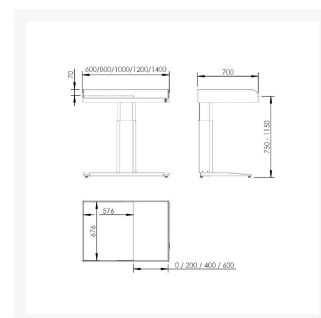

Independent 4 Life

Granberg CARE 343, Height ADJ, Corian Changing Table with Mattress - 1400x700mm

£6,757.92 Inc. VAT

Product Code: 343-14

Product Images

Description

Granberg baby changing table 343 series, 1400mm width with a seamless Dupont™ Corian® nursing table, 576mm wide mattress and 70mm fixed border height on three sides.

Floor standing, electrically controlled with 400mm of height adjustment from 750-1150mm from the floor.

www.independent4life.co.uk | info@independent4life.co.uk | Tel: 0800 500 3001 | VAT No: 942447711

EORI GB942447711000

Ideal for schools, nurseries and day-care centres, the height can be adjusted quickly.

Available in a range of other widths 600, 800, 1000 and 1200mm.

Key benefits:

- Nursing table 1400mm width, seamless Dupont™ Corian® with mattress
- Electrically height adjustable 750-1150mm above floor
- Free-standing with adjustable feet
- Easy-to-use table control
- Allows carer to set a suitable working height for each user
- 70mm border height
- Perfect for schools, nurseries and day care centres
- Supplied fully assembled on a pallet

Specification:

- Width (mm): 1400
- Depth (mm): 700
- Working height (mm): 750 - 1150
- Mattress (WxDxH) (mm): 576 x 676 x 30
- 70mm Border
- Speed: 18mm / second
- Electrical connection: 230 V ~ 50 Hz 230 VA
- IP-class: IPX6
- Max. user weight (kg): 50