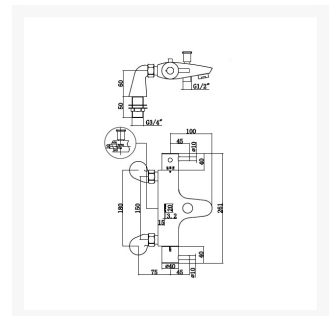

## Product Images

TLVBSM1B	
Open Outlet Flow (litre - l/min)	
BAR	0.3 0.5 1.0 2.0 3.0 4.0 5.0
SHOWER FLOW	5.2 8.4 16.8 33.6 50.4 67.2 84.0
HANDSET FLOW	7 9 18 36 54 72 90

### Key benefits:

- Easy to operate lever handles
- Thermostatic valve with 38°C temperature stop (with override)
- Single mode Sanijet handset, 9 l/min flow regulator
- Water efficient without compromising showering performance
- Chrome adjustable 670mm shower rail kit
- 2000mm chrome flexible shower hose
- Separate flow and temperature controls
- Suitable for High/Mains pressure
- Chrome finish