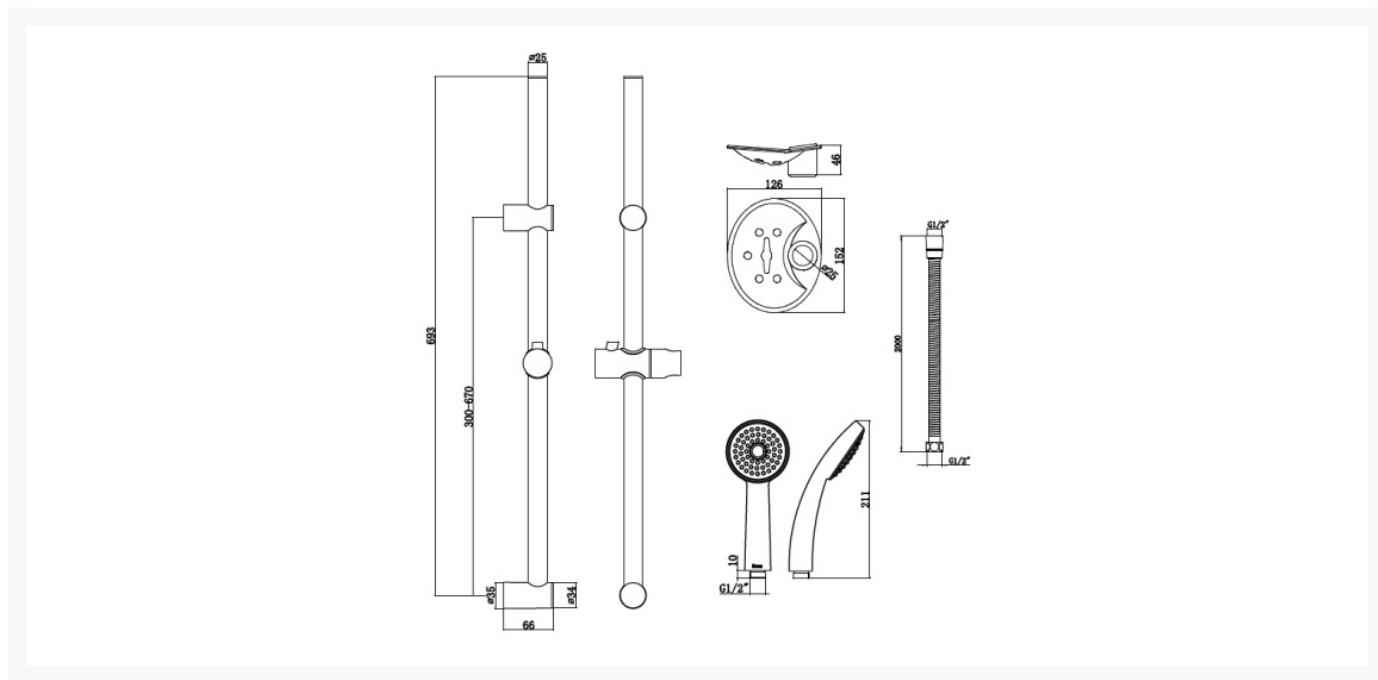

## Product Images

TLVBSM1B	
Open Outlet Flow (litre - l/min)	
BAR	0.3 0.5 1.0 2.0 3.0 4.0 5.0
SHOWER FLOW	5.2 8.4 16.8 33.6 50.4 67.2 84.0
HANDSET FLOW	7 9 18 36 54 72 90

The shower offers a full-body shower experience, like no other. Exclusive to Methven Satinjet's colliding twin water jets produce over 300,000 droplets per second for the ultimate shower experience.

Supplied with a adjustable chrome 670mm shower rail kit, single mode Satinjet handset with a 2000mm chrome flexible shower hose.

### Key benefits:

- Easy to operate lever handles
- Thermostatic valve with 38°C temperature stop (with override)
- Single mode Sanijet handset, 9 l/min flow regulator
- Water efficient without compromising showering performance
- Chrome adjustable 670mm shower rail kit
- 2000mm chrome flexible shower hose
- Separate flow and temperature controls
- Suitable for High/Mains pressure
- Chrome finish