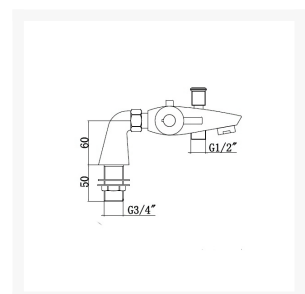

Independent 4 Life

Methven TMV2 Thermostatic Bath Shower Mixer, No Kit - Chrome

£243.94 Inc. VAT

Product Code: TLVBSMNK

Product Images

TLVBSMNK	
Open Outlet Flow (Bar - 1/min)	
BAR	0.5 1.0 1.5 2.0 3.0 4.0 5.0
SHOWER FLOW	12 14 15.5 16.5 20.5 27 30.4

Key benefits:

- Easy to operate lever handles
- Pull/Push diverter
- Thermostatic valve with 38°C temperature stop, with override
- Separate flow and temperature control
- Suitable for High/Mains Pressure
- Chrome finish
- Shower kit - not included

Approvals:

- TMV2 approved
- WRAS approved

Technical details:

- Construction: Brass / ABS
- Cartridge/Valve Type: Thermostatic
- Suitable for High/Mains Pressure
- Inlet connections: $\frac{3}{4}$ " BSP
- Shower outlet connection: $\frac{1}{2}$ "
- Working pressures: 1.0 – 5.0 bar
- Shower connection: $\frac{1}{2}$ "
- Hot Max. Operating temperature: 65°C
- Cold Min. Operating temperature: 5°C