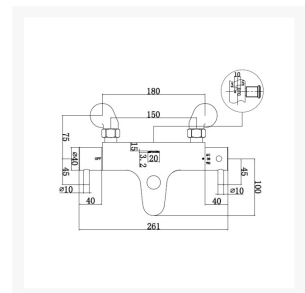

Independent 4 Life

Methven TMV2 Thermostatic Bath Shower Mixer, No Kit - Chrome

£243.94 Inc. VAT

Product Code: TLVBSMNK

Product Images

TLVBSMNK	
Open Outlet Flow (Bar - 1/min)	
BAR	0.5 1.0 1.5 2.0 3.0 4.0 5.0
SHOWER FLOW	12 14 15.5 16.5 20.5 27 30.4