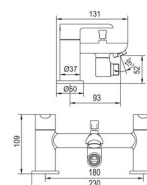

PERFORMANCE

Open Outlet Flow (litre - litres)