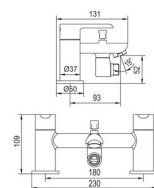

PERFORMANCE

Open Outlet Flow (litre - litres)