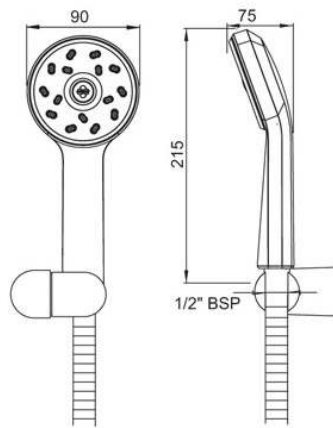

### PERFORMANCE

Open Outlet Flow (litre - litres)

BAR	0.3	0.5	1.0	2.0	3.0	4.0	5.0
SPRAY FLOW	16.0	25	30	45	47		
SHOWER FLOW	4.0	5.0	9	9	9	9	9

## Description

---

Methven luxury bath shower mixer, deck mounting legs with a Maku Satinjet handset, smooth shower hose and wall bracket.

The bath filling spout projects 93mm, with easy ¼" turn lever handles that can be easily operated by the whole family.

### Key benefits:

- 93mm spout projection
- Easy to operate ¼" lever handles
- Ceramic disc handles ensure a smooth operation
- Easy switching with the push/pull diverter - between bath and shower functions
- 1500mm PVC chrome smooth flexible shower hose and wall bracket
- Supplied with 9l/min flow regulator
- Water efficient without compromising showering performance
- Single mode Maku Satinjet handset - Chrome & Graphite
- Separate flow and temperature controls
- Suitable for all Pressures

- Cartridge/Valve Type: Ceramic Disc
- Inlet connections: ¾" BSP
- Suitable for high/mains pressure supplies only
- Working pressures: 0.3 – 5.0 bar
- Operation: Separate Flow And Temperature Controls
- Supplied with metal backnuts
- Construction: Brass and ABS