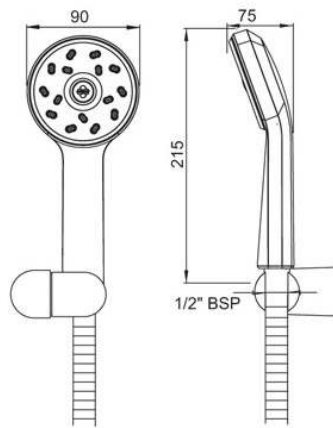

### PERFORMANCE

Open Outlet Flow (litre - litres)

BAR	0.3	0.5	1.0	2.0	3.0	4.0	5.0
MINI FLOW	16.0	25	35	45	47		
MINI FLOW	4.0	5.0	6	6	6	6	6

## Description

---

Methven luxury bath shower mixer, deck mounting legs with a Maku Satinjet handset, smooth shower hose and wall bracket.

The bath filling spout projects 93mm, with easy ¼" turn lever handles that can be easily operated by the whole family.

### Key benefits:

- 93mm spout projection
- Easy to operate ¼" lever handles
- Ceramic disc handles ensure a smooth operation
- Easy switching with the push/pull diverter - between bath and shower functions
- 1500mm PVC chrome smooth flexible shower hose and wall bracket
- Supplied with 9l/min flow regulator
- Water efficient without compromising showering performance
- Single mode Maku Satinjet handset - Chrome & Graphite
- Separate flow and temperature controls
- Suitable for all Pressures

- Cartridge/Valve Type: Ceramic Disc
- Inlet connections: ¾" BSP
- Suitable for high/mains pressure supplies only
- Working pressures: 0.3 – 5.0 bar
- Operation: Separate Flow And Temperature Controls
- Supplied with metal backnuts
- Construction: Brass and ABS