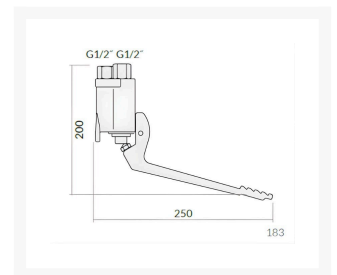

Independent 4 Life

Intajet Foot Operated Wall-mounted Mixing Valve

£468.00 Inc. VAT

Product Code: LO805CP

Product Images

Description

Inta Foot operated wall-mounted mixing valve with hot and cold inlet feeds.

For the delivery of water in a controlled and hygienic way.

The valves are simple to install and easy to use, making them ideal for wide range of applications.

Key benefits:

- Timed flow control
- Hygienic pedal operation
- Robust construction
- Vandal resistant
- Durable
- Independent control of the hot and cold
- Intended for use with the Intamix TMV
- Easy to install

Technical details:

- Mixing valve
- Min operating pressure: 0.5 bar dynamic
- Max operating pressure: 8 bar static
- Max inlet temperature: 70°C
- Inlet connections: G ½" F BSP
- Outlet connections: G ½" F BSP