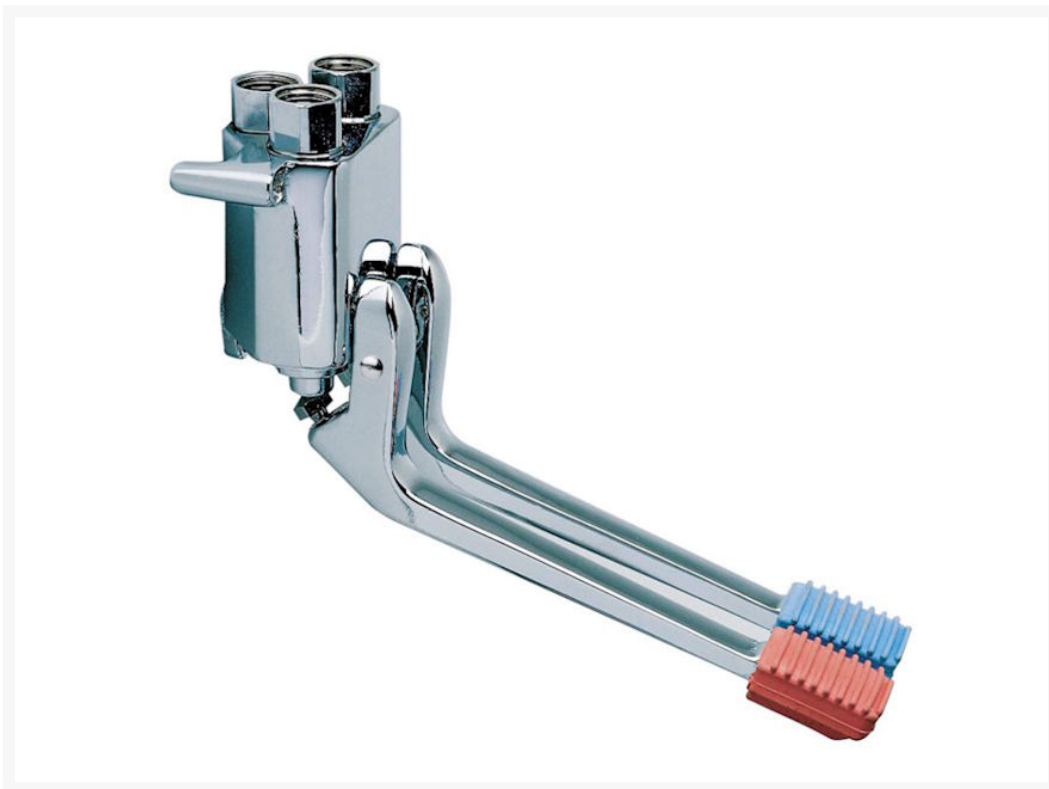

Independent 4 Life

Intajet Foot Operated Wall-mounted Mixing Valve

£468.00 Inc. VAT

Product Code: LO805CP

Product Images

Description

Inta Foot operated wall-mounted mixing valve with hot and cold inlet feeds.

For the delivery of water in a controlled and hygienic way.

The valves are simple to install and easy to use, making them ideal for wide range of applications.

Key benefits:

- Timed flow control
- Hygienic pedal operation
- Robust construction
- Vandal resistant
- Durable
- Independent control of the hot and cold
- Intended for use with the Intamix TMV
- Easy to install

Technical details:

- Mixing valve
- Min operating pressure: 0.5 bar dynamic
- Max operating pressure: 8 bar static
- Max inlet temperature: 70°C
- Inlet connections: G ½" F BSP
- Outlet connections: G ½" F BSP

Warranty:

- 1 year manufacturer warranty

Additional Information

Manufacturer	Inta
Application	Basin
Tap Style	Floor Mounted Valve
Mounting	Wall
Operation	Foot Operated
Water Pressure	Low, Normal Mains
Technologies	Exposed Top Entry, Water Saving, TMV a Recommended Extra, Vandal Resistant