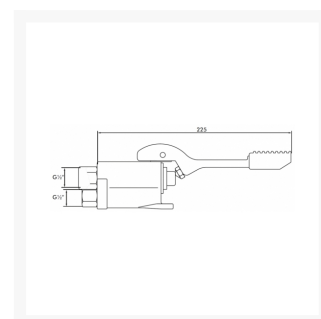

Independent 4 Life

Inta Foot Operated Floor Mounted Pedal Mixing Tap

£263.20 Inc. VAT

Product Code: LO803CP

Product Images

Description

Inta foot operated mixing pedal tap for the continuous flow of water in a controlled and hygienic way. The valve is simple to install, easy to use and durable, making it ideal for a range of applications.

Technical details:

- Min inlet pressure: 0.5 bar dynamic
- Max inlet pressure: 8 bar static
- Inlet temperature range: 5-70°C
- Inlet connections: G ½" (x2)
- Outlet connections: G ½"

Warranty:

- 1 year manufacturer warranty