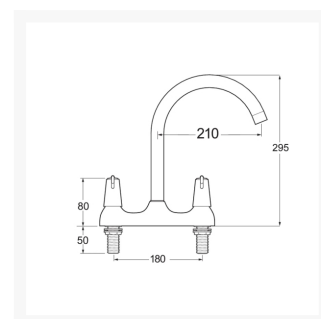

Independent 4 Life

Deva Lever Action Deck Mounted Sink Mixer - Chrome

£137.45 Inc. VAT

Product Code: DLT172

Product Images

Description

This lever action deck mounted sink mixer tap by Deva features a high swan neck, swivel dual flow spout and easy to use dual levers suitable for all abilities.

Key benefits:

- Swivel spout

- Dual flow flow
- Ceramic disc
- Easy to use lever handle suitable for all abilities
- Brass with a Chrome finish

Technical details:

- Overall height: 295mm
- Spout exit reach: 210mm
- Valve / Cartridge type: Ceramic disc
- Min. operating pressure (bar): 0.2
- Max. operating pressure (bar): 5
- Inlet connections: $\frac{1}{2}$ " BSP
- Max. deck thickness (mm): 40
- Construction: Brass

Warranty:

- 12 year manufacturer warranty subject to terms and conditions

Additional Information

Manufacturer	Deva by Methven
Tap Style	Deck Mixer
Mounting	Deck / Sink
Water Pressure	Low, Normal Mains
Technologies	Ceramic Disc, Dual Flow, Swivel Spout