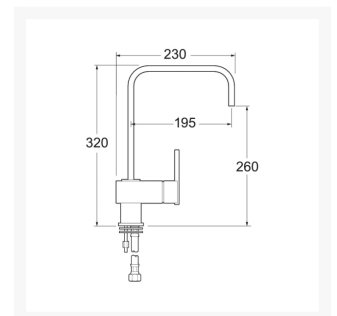

## Product Images

Flow (Bar - l/min, open outlet)

| Spout | Flow 0.1 | Flow 0.3 | Flow 0.5 | Flow 1.0 | Flow 1.5 | Flow 2.0 | Flow 3.0 | Flow 4.0 | Flow 5.0 |
|-------|----------|----------|----------|----------|----------|----------|----------|----------|----------|
|       | 3.1      | 5.6      | 7.3      | 10.5     | 15.4     | 18.7     |          |          |          |

### Key benefits:

- 1 tap hole
- Tilt, &frac12 Turn temperature and flow control
- Swivel spout

- In spout flow straightener
- Brass with chrome finish
- Flexi tails included

**Technical details:**

- Overall height (mm): 320
- Spout exit reach (mm): 230
- Spout exit height (mm): 260
- Cartridge / valve type: Ceramic Cartridge
- Inlet connections:  $\frac{1}{2}$ " BSP
- Suitable for all pressures
- Min. operating pressure: 0.3 bar
- Max. operating pressure: 5.0 bar
- Construction: Brass, chrome finish