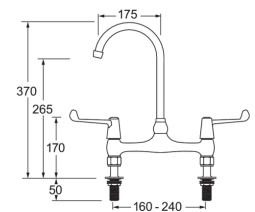

Product Images

Description

Deva bridge sink mixer tap, a classic design, deck mounted with long 6" easy to use hot and cold levers. With a dual flow swan neck swivel spout and adjustable leg centres.