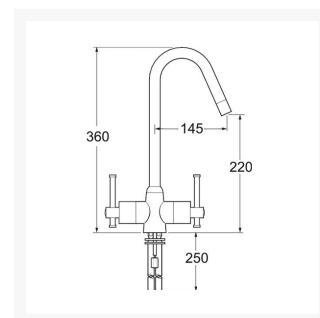

Independent 4 Life

Deva Taurus Mono Sink Mixer - Chrome Finish

£169.73 Inc. VAT

Product Code: TAUR130

Product Images

Flow (Bar - l/min, open outlet)

Spout	Flow 0.1	Flow 0.3	Flow 0.5	Flow 1.0	Flow 2.0	Flow 3.0	Flow 4.0	Flow 5.0
	5	8	11.2	17.5	23	27	30	34

Description

Deva Taurus monobloc kitchen sink mixer tap with dual easy turn levers and a high swan neck swivel spout, suitable for most kitchen styles and use by all family members.

Key benefits:

- Minimalist contemporary design
- Easy to use by all the family
- Minimalist dual handle design

- ¼ turn ceramic handleless ensure a smooth operation
- Swivel spout
- Suitable for all plumbing systems
- Brass with chrome finish
- Includes copper tails

Approvals:

- WRAS approved

Technical details:

- Overall height (mm): 360
- Spout exit reach (mm): 145
- Spout exit height (mm): 220
- Min. operating pressure: 0.3 bar
- Max. operating pressure: 5.0 bar
- Valve/Cartridge type: Ceramic disc
- Inlet connections (mm): 15
- Construction: Brass with chrome finish