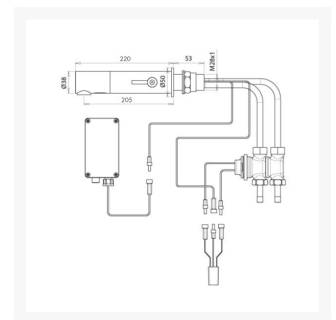

Independent 4 Life

Inta Infrared Tubular Mixing Tap 220mm Length (Battery Operated)

£423.61 Inc. VAT

Product Code: IR274CP

Product Images

Description

This Inta wall mounted tubular infrared mixing tap delivers water without contact with the tap, with 220mm of projection length.

resistance is required.

The user's presence is detected with a range of 80 to 300mm by an infrared sensor to turn on a timed flow of water.

Key benefits:

- Infrared
- Vandal resistant
- Hygienic
- Water saving
- Programmable flow time
- Self adjusting sensor
- Manual temperature adjustment
- Operating pressure range of 0.5 to 8 bar
- Security shut off after 90 seconds
- Battery life approximately 4 years with 150 operations per day

Technical details:

- Spout length (mm): 220
- Min. Inlet pressure dynamic: 0.5 bar
- Max. Inlet pressure static: 8 bar
- Max. Inlet temperature: 70°C
- Inlet connections: 10mm Spigot
- Min. Sensor range: 80mm
- Max. Sensor range: 300mm