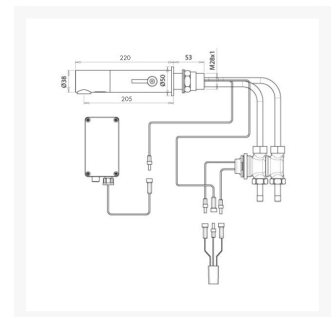

Independent 4 Life

Inta Infrared Tubular Mixing Tap 220mm Length (Mains Operated)

£443.82 Inc. VAT

Product Code: IR275CP

Product Images

Description

This Inta wall mounted tubular infrared mixing tap delivers water without contact with the tap, with 220mm of projection length.

An ideal solution where hygiene is paramount, such as in public toilets and washrooms, where vandal resistance is required.

The user's presence is detected with a range of 80 to 300mm by an infrared sensor to turn on a timed flow of water.

Technical details:

- Spout length (mm): 220
- Min. Inlet pressure dynamic: 0.5 bar
- Max. Inlet pressure static: 8 bar
- Max. Inlet temperature: 70°C
- Inlet connections: 10mm Spigot
- Min. Sensor range: 80mm
- Max. Sensor range: 300mm