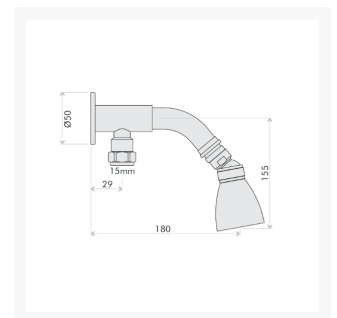

Independent 4 Life

Inta Intacept Bottom Entry Shower Arm with Anti-Limescale Mini Shower Head

£69.28 Inc. VAT

Product Code: IN930CP

Product Images

Description

Inta Intacept bottom entry chrome shower arm with rub clean shower head.

ideal for facilities in schools, leisure centres and public shower rooms.

Key benefits:

- Bottom entry shower arm with rub clean shower head
- Chrome finish
- Easy installation
- Stylish, eye-catching looks
- Excellent quality of materials
- Robust, agile design
- Ideal for commercial installations

Technical details:

- Offset from wall to centre of shower head (mm): 175
- Diameter of wall fixing: Ø50
- Min operating pressure: 0.5 bar dynamic
- Max operating pressure: 5 bar static
- Max inlet temperature: 65°C
- Connections (mm): 15

Warranty:

- 1 year manufacturer warranty

Please note:

- Designed for use with our range of thermostatic mixing valves (TMVs) and shower controls - order separately

Additional Information

Manufacturer	Inta
Shower Type	Direct Fed (Mixer)
Shower Features	Shower Arm, Shower Head
Fixings	Exposed
Water Pressure	Low, Normal Mains
Technologies	Exposed Bottom Entry, TMV a Recommended Extra, Vandal Resistant