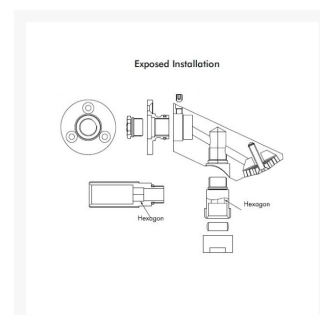

Independent 4 Life

Intra Vandal-Resistant Compact Shower Head with Concealed or Exposed Inlet

£81.48 Inc. VAT

Product Code: VR994CP

Product Images

Description

This compact vandal resistant shower head is designed for use with the Intra range of thermostatic mixing valves.

EORI GB942447711000

misuse.

The unique design allows for back and bottom fitting and is a cost effective answer for communal facilities.

Key benefits:

- Modern design
- Hygienic
- High polished chrome
- Solid Brass body
- Dispatched configured for concealed pipework
- Hidden wall fixing for security
- Rear / bottom connection

- 1 year manufacturer warranty

Please note:

- Designed for use with our range of thermostatic mixing valves (TMVs) and Shower controls - ordered separately

Additional Information

Manufacturer	Inta
Shower Type	Direct Fed (Mixer)
Shower Features	Shower Head
Fixings	Exposed
Water Pressure	Low, Normal Mains
Technologies	Exposed Bottom Entry, TMV a Recommended Extra, Vandal Resistant
Approvals	WRAS Approved