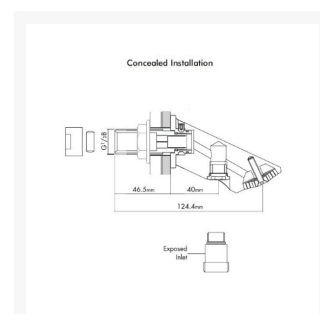

Independent 4 Life

Intra Vandal-Resistant Compact Shower Head with Concealed or Exposed Inlet

£81.48 Inc. VAT

Product Code: VR994CP

Product Images

Description

This compact vandal resistant shower head is designed for use with the Intra range of thermostatic mixing valves.

- 1 year manufacturer warranty

Please note:

- Designed for use with our range of thermostatic mixing valves (TMVs) and Shower controls - ordered separately

Additional Information

Manufacturer	Inta
Shower Type	Direct Fed (Mixer)
Shower Features	Shower Head
Fixings	Exposed
Water Pressure	Low, Normal Mains
Technologies	Exposed Bottom Entry, TMV a Recommended Extra, Vandal Resistant
Approvals	WRAS Approved