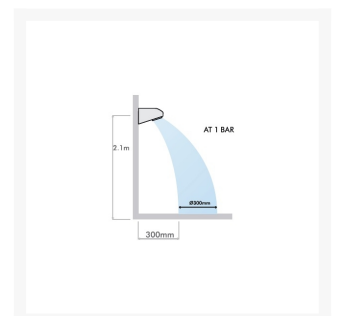

Independent 4 Life

Inta Vandal Resistant Head w/ Back Inlet Connection, Anti-limescale Adjustable Spray Plate

£125.81 Inc. VAT

Product Code: VR997CP

Product Images

Description

Vandal resistant shower head by Inta.

www.independent4life.co.uk | info@independent4life.co.uk | Tel: 0800 500 3001 | VAT No: 942447711

EORI GB942447711000

With back connection, anti-limescale rotatable spray plate.

Key benefits:

- Removable spray plate
- Rotatable spray plate with direction control
- High polished chrome
- Rub clean shower head to easily remove lime scale
- Small spray pattern footprint for small cubicles

- Designed for use with our range of thermostatic mixing valves (TMVs) and timed flow shower controls - ordered separately

Additional Information

Manufacturer	Inta
Shower Type	Direct Fed (Mixer)
Shower Features	Shower Head
Fixings	Exposed
Water Pressure	Low, Normal Mains
Technologies	Exposed Bottom Entry, TMV a Recommended Extra, Vandal Resistant, Anti-limescale