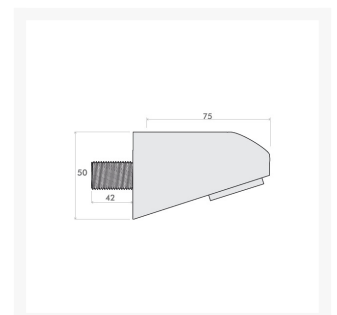

Independent 4 Life

Inta Vandal Resistant Head w/ Back Inlet Connection, Anti-limescale Adjustable Spray Plate

£125.81 Inc. VAT

Product Code: VR997CP

Product Images

Description

Vandal resistant shower head by Inta.

www.independent4life.co.uk | info@independent4life.co.uk | Tel: 0800 500 3001 | VAT No: 942447711

EORI GB942447711000

With back connection, anti-limescale rotatable spray plate.

Key benefits:

- Removable spray plate
- Rotatable spray plate with direction control
- High polished chrome
- Rub clean shower head to easily remove lime scale
- Small spray pattern footprint for small cubicles

- Designed for use with our range of thermostatic mixing valves (TMVs) and timed flow shower controls - ordered separately

Additional Information

Manufacturer	Inta
Shower Type	Direct Fed (Mixer)
Shower Features	Shower Head
Fixings	Exposed
Water Pressure	Low, Normal Mains
Technologies	Exposed Bottom Entry, TMV a Recommended Extra, Vandal Resistant, Anti-limescale