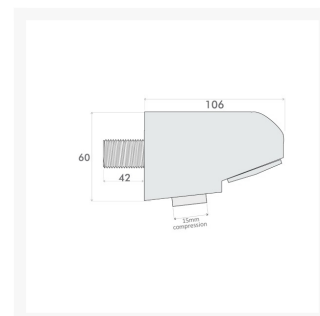

Independent 4 Life

Ina Rub Clean Vandal Resistant Head with Exposed or Concealed Connection

£104.63 Inc. VAT

Product Code: VR996CP

Product Images

Description

Vandal resistant shower head with exposed or concealed connection by Ina.