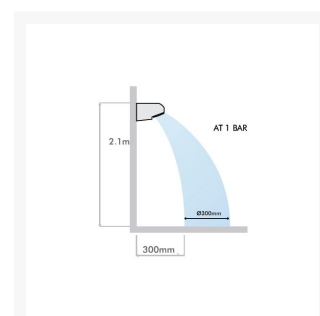

Independent 4 Life

Ina Rub Clean Vandal Resistant Head with Exposed or Concealed Connection

£104.63 Inc. VAT

Product Code: VR996CP

Product Images

Description

Vandal resistant shower head with exposed or concealed connection by Ina.

Easy to clean and maintain with a rub clean spray plate.

Key benefits:

- High polished chrome
- Rub clean shower head to easily remove limescale
- Exposed or concealed connection
- Focused spray pattern - ideal for cubicles

Please note:

- Designed for use with our range of thermostatic mixing valves (TMVs) and time flow shower controls - order separately

Additional Information

Manufacturer	Inta
Shower Type	Direct Fed (Mixer)
Shower Features	Shower Head
Fixings	Exposed
Water Pressure	Low, Normal Mains, High Pressure Systems
Technologies	TMV a Recommended Extra, Vandal Resistant