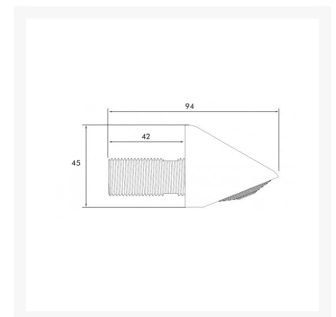

Independent 4 Life

Inta Vandal-Resistant Mini Shower Head with Concealed Inlet

£77.71 Inc. VAT

Product Code: VR992CP

Product Images

Description

This mini vandal resistant shower head is designed for use with the Inta range of thermostatic mixing valves. The robust construction makes it suitable for schools, hospitals and other areas where there is a risk of misuse.

Key benefits:

- Unique head design
- Vandal resistant
- High polished chrome
- Brass body
- Hidden wall fixing for security

Approvals:

- WRAS approved

Technical details:

- Min. operating pressure: 0.2 bar dynamic
- Max. operating pressure: 10 bar static
- Max. inlet temperature: 65°C
- Inlet connections: G ½" BSP