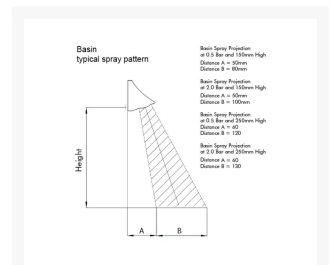

Product Images

Description

This vandal resistant anti ligature shower head is intended to be recessed into a wall.

The unique design does not allow for any ligature points, making it suitable for use in prisons and hospitals.