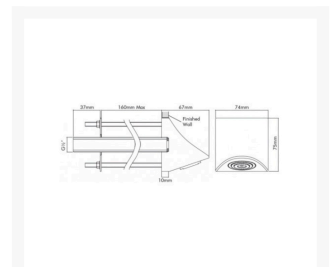

Product Images

Description

This vandal resistant anti ligature shower head is intended to be recessed into a wall.

The unique design does not allow for any ligature points, making it suitable for use in prisons and hospitals.