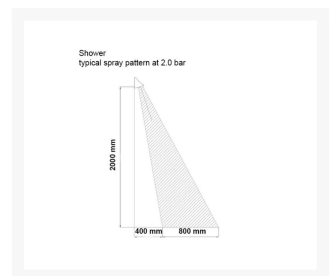

Product Images

Description

This vandal resistant anti ligature shower head is intended to be recessed into a wall.

The unique design does not allow for any ligature points, making it suitable for use in prisons and hospitals.