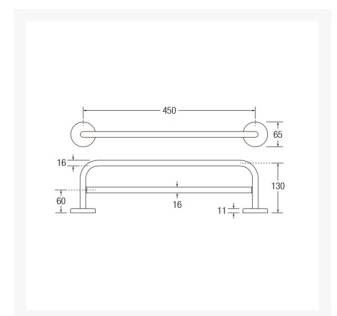

# AWS Regent 450mm Stainless Steel Double Towel Rail - Mirror Polish Finish

£60.11 Inc. VAT

Product Code: AWS-0056

## Description

AWS stainless steel double towel rail with low profile cover plates in a mirror polished finish. Constructed from high quality materials, this version of the towel rail is 450mm long centre to centre.

**Technical details:**

- Overall length (mm): 515
- Centre to centre length (mm): 450
- Rail diameter (mm): 16
- Overall projection from the wall (mm): 138
- Concealed cover plate diameter (mm): 65
- Concealed flange depth (mm): 11

## Additional Information

---

Manufacturer	AWS
Length (mm)	450
Colour	Mirror Polished Finish (MPF)
Type	Towel Rail
Material	Stainless Steel - Grade 304
Mounting	Wall
Fixings	Concealed