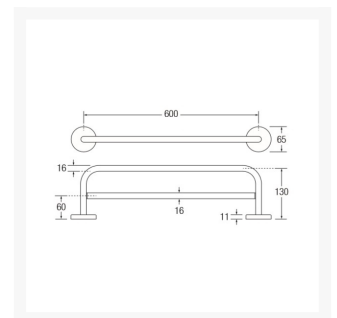

Independent 4 Life

AWS Regent 600mm Stainless Steel Double Towel Rail - Mirror Polish Finish

£61.97 Inc. VAT

Product Code: AWS-0057

Product Images

Description

AWS stainless steel double towel rail with low profile cover plates in a mirror polished finish.

Constructed from high quality materials, this version of the towel rail is 600mm long centre to centre.

Key benefits:

- 304 grade stainless steel double towel rail with a mirror polish finish
- Ideal for use in wet and damp areas
- Concealed fixings with low profile cover plates
- Made in Britain
- Matching AWS Regent grabrails and accessories also available

Technical details:

- Overall length (mm): 665
- Centre to centre length (mm): 600
- Rail diameter (mm): 16
- Overall projection from the wall (mm): 138
- Concealed cover plate diameter (mm): 65
- Concealed flange depth (mm): 11

Manufacturer	AWS
Length (mm)	600
Colour	Mirror Polished Finish (MPF)
Type	Towel Rail
Material	Stainless Steel - Grade 304
Mounting	Wall
Fixings	Concealed