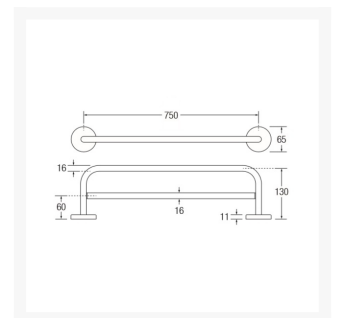

# AWS Regent 750mm Stainless Steel Double Towel Rail - Mirror Polish Finish

£63.74 Inc. VAT

Product Code: AWS-0058

## Description

AWS stainless steel double towel rail with low profile cover plates in a mirror polished finish. Constructed from high quality materials, this version of the towel rail is 750mm long centre to centre.

### Technical details:

- Overall length (mm): 815
- Centre to centre length (mm): 750
- Rail diameter (mm): 16
- Overall projection from the wall (mm): 138
- Concealed cover plate diameter (mm): 65
- Concealed flange depth (mm): 11

## Additional Information

---

Manufacturer	AWS
Length (mm)	750
Colour	Mirror Polished Finish (MPF)
Type	Towel Rail
Material	Stainless Steel - Grade 304
Mounting	Wall
Fixings	Concealed