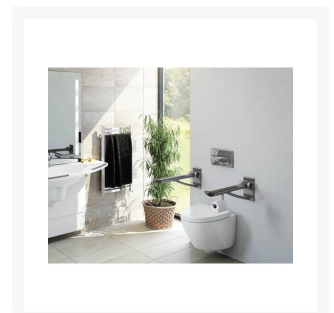

## Description

Pressalit PLUS toilet roll holder for mounting to underside of PLUS support arms.

A practical addition to any Pressalit PLUS support arm installation.

**Key benefits:**

- Toilet roll holder
- Suitable for mounting to the underside of all Pressalit PLUS support arms
- Fixings holes allow for the holder to be fixed to the underside of the PLUS support arms
- Materials: Aluminium
- Weight: 0.254kg