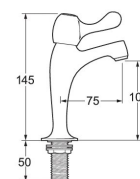

Description

Kitchen pillar taps by Deva, with short levers that are easy to use for all people with different levels of hand dexterity.

Key benefits:

- Easy to use lever handle, suitable for all abilities