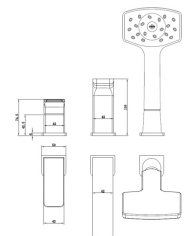

Independent 4 Life

Methven Wai 3 Hole Deck Bath Shower Mixer, Satinjet Handset - Chrome

Product Code: WAI3BSMCP

Product Images

WAI3BSMCP						
Open Outlet Flow (litre - (min))						
BAR	0.3	0.5	1.0	2.0	3.0	4.0
SPRINT FLOW	14	18.0	25.0	35.0	44.0	50.0
HANDSET FLOW	0	0	0	0	0	0