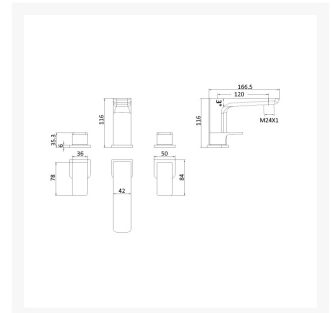

Independent 4 Life

Methven Wai 3 Hole Deck Bath Filler - Chrome

£185.41 Inc. VAT

Product Code: WAI3BFCP

Product Images

WAI3BFCP						
Open Outlet Flow (Bar - (l/min))						
BAR	0.3	0.5	1.0	2.0	3.0	4.0
SPRINT FLOW	10.9	14.2	19.7	27.9	34.3	39.5

WAI3BFCP

Open Outlet Flow (Bar - l/min)

BAR	0.3	0.5	1.0	2.0	3.0	4.0	5.0
SPOUT FLOW	10.9	14.2	19.7	27.9	34.3	39.5	43

Description

Wai 3 Tap hole bath filler with a contemporary square design to add the perfect finish to a modern bathroom.

Key benefits:

- Contemporary square design
- ¼ turn ceramic disc handle ensuring smooth operation
- Separate flow and temperature control
- Easy for whole family to use

Technical details:

- Construction: Brass
- Valve type: Ceramic disc
- Supply: Suitable for all plumbing systems
- Inlet Connections: ¾" BSP
- Working Pressures: 0.3 - 5.0 bar