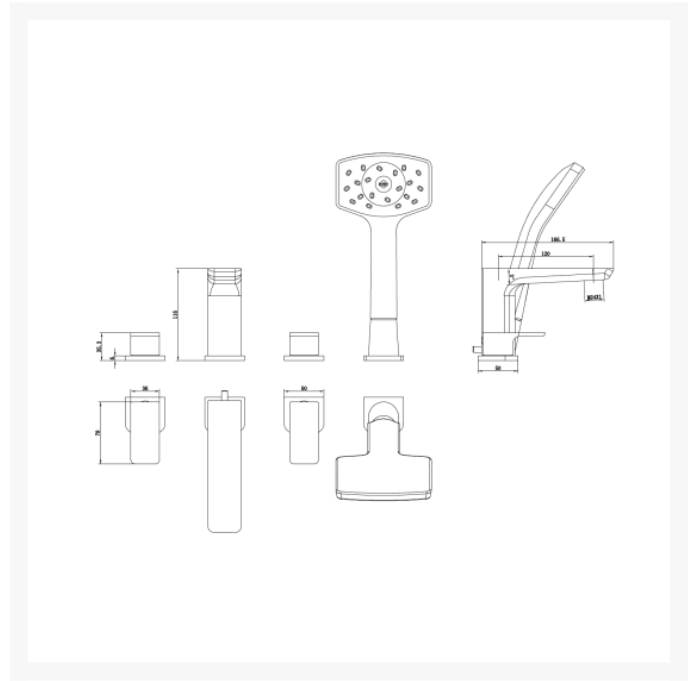

Independent 4 Life

Methven Wai 4 Hole Deck Bath Shower Mixer, Satinjet Handset - Chrome

Product Code: WAI4BSMCP

Product Images

WAI4BSMCP									
Open Outlet Flow (litre - l/min)									
BAR	0.3	0.5	1.0	2.0	3.0	4.0	5.0	6.0	7.0
SPRINT FLOW	10.0	14.2	19.7	25.9	34.3	39.5	43		
HANDSET FLOW	9	9	9	9	9	9	9		

Please Note: Flow rate will be dictated by installation configurations. Please ensure to check the appropriate flow restrictor information if applicable.

WAI4BSMCP									
Open Outlet Flow (litre - l/min)									
BAR	0.3	0.5	1.0	2.0	3.0	4.0	5.0	6.0	7.0
SPRINT FLOW	10.0	14.2	19.7	25.9	34.3	39.5	43		
HANDSET FLOW	9	9	9	9	9	9	9		

Please Note: Flow rate will be dictated by installation configurations. Please ensure to check the appropriate flow restrictor information if applicable.

Description

Wai 4 Tap hole bath filler and pull-out shower with the Waipori Satinjet pull-out shower handset. The contemporary square design to adds the perfect finish to any modern bathroom.

Technical details:

- Valve type: Ceramic disc
- Projection (mm): 166.5
- Supply: Suitable for all plumbing systems
- Inlet Connections: ¾" BSP
- Min operating temperature 5°C
- Max operating temperature 65°C
- Working Pressure range: 0.3 - 5.0 bar
- Spout flow rate (maximum): 34.3 L/ min at 3 bar
- Handset flow rate (maximum): 8 L/ min at 3 bar
- Construction: Brass, with Chrome finish