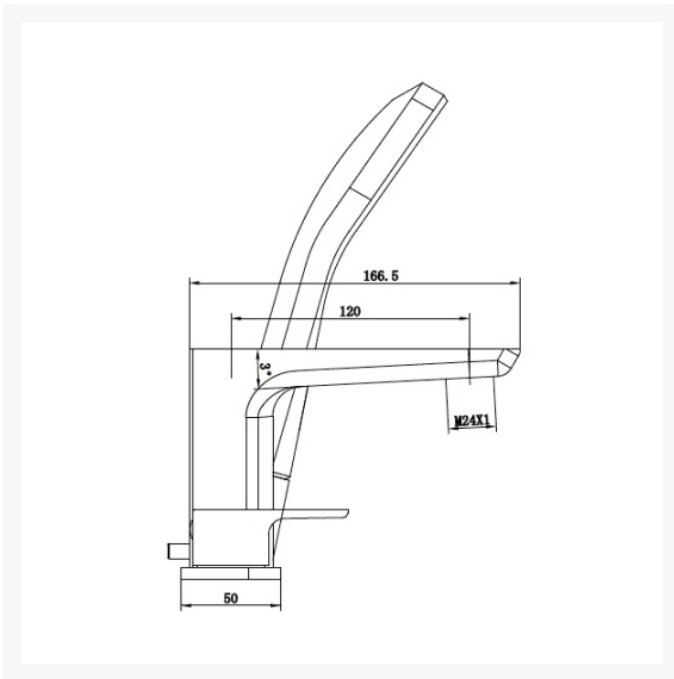

Independent 4 Life

Methven Wai 4 Hole Deck Bath Shower Mixer, Satinjet Handset - Chrome

Product Code: WAI4BSMCP

Product Images

WAI4BSMCP									
Open Outlet Flow (litre - l/min)									
BAR	0.3	0.5	1.0	2.0	3.0	4.0	5.0	6.0	7.0
SPRINT FLOW	10.0	14.2	19.7	25.9	34.3	39.5	43		
HANDSET FLOW	9	9	9	9	9	9	9		

Please Note: Flow rate will be dictated by installation configurations. Please ensure to check the appropriate flow restrictor information if applicable.

WAI4BSMCP									
Open Outlet Flow (litre - l/min)									
BAR	0.3	0.5	1.0	2.0	3.0	4.0	5.0	6.0	7.0
SPRINT FLOW	10.0	14.2	19.7	25.9	34.3	39.5	43		
HANDSET FLOW	9	9	9	9	9	9	9		

Please Note: Flow rate will be dictated by installation configurations. Please ensure to check the appropriate flow restrictor information if applicable.

Description

Wai 4 Tap hole bath filler and pull-out shower with the Waipori Satinjet pull-out shower handset. The contemporary square design to adds the perfect finish to any modern bathroom.

Technical details:

- Valve type: Ceramic disc
- Projection (mm): 166.5
- Supply: Suitable for all plumbing systems
- Inlet Connections: ¾" BSP
- Min operating temperature 5°C
- Max operating temperature 65°C
- Working Pressure range: 0.3 - 5.0 bar
- Spout flow rate (maximum): 34.3 L/ min at 3 bar
- Handset flow rate (maximum): 8 L/ min at 3 bar
- Construction: Brass, with Chrome finish