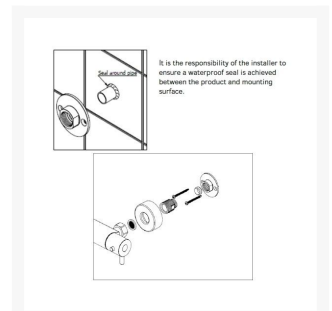

Product Images

Flow (Bar - l/min, open outlet)

Handheld	Flow 0.5	Flow 0.8	Flow 1.0	Flow 1.5	Flow 2.0
Handheld	6.7	9.8	12.1	14.2	18.9
Overhead