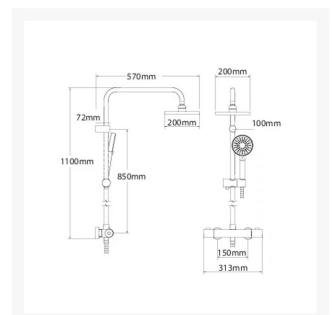

## Product Images

Flow (Bar - l/min, open outlet)

Handheld	Flow 0.5	Flow 0.8	Flow 1.0	Flow 1.5	Flow 2.0
Handheld	6.7	9.8	12.1	14.2	18.9
Overhead					

### Technical details:

- Projection from wall (mm): 72
- Riser rail height (mm): 1100
- Handset range of movement (mm): 850
- Overhead shower projection from wall (mm): 570
- Overhead shower diameter (mm): 200
- Inlet connections (mm): 15 Compression
- Outer edge of bar shower (mm): 313
- Min inlet working pressure (bar): 1.5
- Max inlet working pressure (bar): 5.0
- Factory pre-set temperature: 38°C
- Construction: Brass and ABS

## Additional Information

---

Manufacturer	Deva by Methven
Shower Type	Direct Fed (Mixer)
Shower Features	Shower Head, Shower Control, Adjustable Riser Rail, Overhead Soaker
Fixings	Exposed
Control	Manual Lever
Hose Length (mm) / Application	1500 / Shower Hose
Water Pressure	High Pressure Systems
Technologies	Thermostatic Control, Safe Touch, Temperature Control Lever, Easy-fit Connectors
Approvals	Kiwa Approved, TMV2 (Domestic Sector)