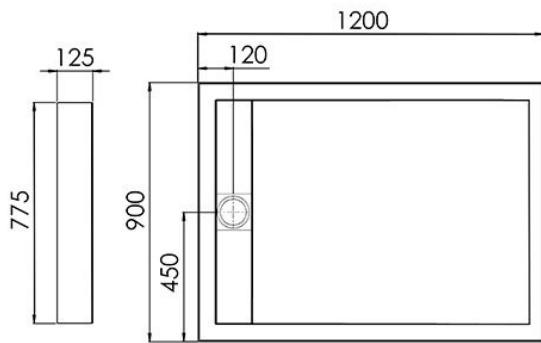

Independent 4 Life

Roman Infinity Shower Tray - Gloss White - Choice of Size

Product Code: IAG108-178

Product Images

IAG108

IAG128

IAG129

Product Options

Tray Size (mm)

- 1000x800
- 1200x800
- 1200x900
- 1400x900
- 1600x800
- 1700x800

Description

The Infinity by Roman is a 40mm thick shower tray with concealed fast flow waste. Manufactured from Roman Stone, the Infinity trays are stylish, strong and durable. This is the Gloss White finish version of the Infinity, available in a range of sizes.

Key benefits:

- Ultra low profile shower tray
- Manufactured using Roman Stone Solid Surface Technology
- One angle of slope to waste to maximise flow rating

Waste:

- Fast flow waste included, fully concealed with solid surface cover piece
- Waste is suitable for power shower systems and carries away 25 litres of water per minute

Manufacturer product codes:

- IAG108, IAG128, IAG129, IAG149, IAG168, IAG178

Additional Information

Manufacturer	Roman
Model	Roman - Infinity
Tray Size (mm)	1000x800, 1200x800, 1200x900, 1400x900, 1600x800, 1700x800
Surface Colour	Gloss White
Anti-Slip	No
Entry Configuration	Front Entry (Alcove), Corner Entry
Step-in Height (mm)	Low Level Step-in - 40
Thickness of Tray (mm)	40
Handing	Unhanded
Waste Compatibility	Gravity Waste