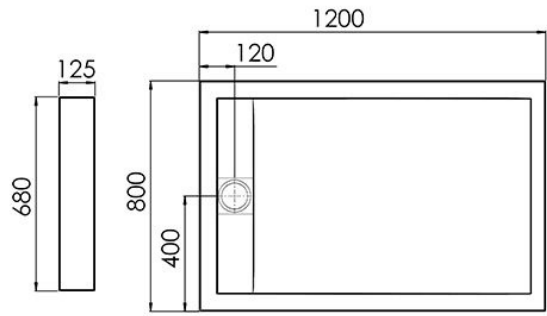

Independent 4 Life

Roman Infinity Shower Tray - Gloss White - Choice of Size

Product Code: IAG108-178

Product Images

IAG108

IAG128

IAG129

Product Options

Tray Size (mm)

- 1000x800
- 1200x800
- 1200x900
- 1400x900
- 1600x800
- 1700x800

Description

The Infinity by Roman is a 40mm thick shower tray with concealed fast flow waste. Manufactured from Roman Stone, the Infinity trays are stylish, strong and durable. This is the Gloss White finish version of the Infinity, available in a range of sizes.

Key benefits:

- Ultra low profile shower tray
- Manufactured using Roman Stone Solid Surface Technology
- One angle of slope to waste to maximise flow rating

Waste:

- Fast flow waste included, fully concealed with solid surface cover piece
- Waste is suitable for power shower systems and carries away 25 litres of water per minute

Manufacturer product codes:

- IAG108, IAG128, IAG129, IAG149, IAG168, IAG178

Additional Information

Manufacturer	Roman
Model	Roman - Infinity
Tray Size (mm)	1000x800, 1200x800, 1200x900, 1400x900, 1600x800, 1700x800
Surface Colour	Gloss White
Anti-Slip	No
Entry Configuration	Front Entry (Alcove), Corner Entry
Step-in Height (mm)	Low Level Step-in - 40
Thickness of Tray (mm)	40
Handing	Unhanded
Waste Compatibility	Gravity Waste