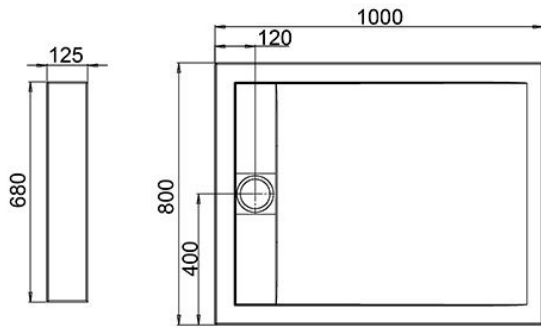

Independent 4 Life

Roman Infinity Shower Tray - Gloss White - Choice of Size

Product Code: IAG108-178

Product Images

IAG108

IAG128

IAG129

Product Options

Tray Size (mm)

- 1000x800
- 1200x800
- 1200x900
- 1400x900
- 1600x800
- 1700x800

Description

The Infinity by Roman is a 40mm thick shower tray with concealed fast flow waste. Manufactured from Roman Stone, the Infinity trays are stylish, strong and durable. This is the Gloss White finish version of the Infinity, available in a range of sizes.

Key benefits:

- Ultra low profile shower tray
- Manufactured using Roman Stone Solid Surface Technology
- One angle of slope to waste to maximise flow rating

Waste:

- Fast flow waste included, fully concealed with solid surface cover piece
- Waste is suitable for power shower systems and carries away 25 litres of water per minute

Manufacturer product codes:

- IAG108, IAG128, IAG129, IAG149, IAG168, IAG178

Additional Information

Manufacturer	Roman
Model	Roman - Infinity
Tray Size (mm)	1000x800, 1200x800, 1200x900, 1400x900, 1600x800, 1700x800
Surface Colour	Gloss White
Anti-Slip	No
Entry Configuration	Front Entry (Alcove), Corner Entry
Step-in Height (mm)	Low Level Step-in - 40
Thickness of Tray (mm)	40
Handing	Unhanded
Waste Compatibility	Gravity Waste