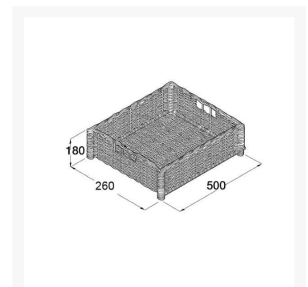

Independent 4 Life

Hafele Natural Wicker Basket - for 300mm Width Cabinets, Optional - Beech Glides

£56.09 Inc. VAT

Product Code: 4G40711

Product Images

Additional Options

Optional Beech Glides

Pair of Beech Glides

£6.28

Description

Natural wicker basket for 300mm wide cabinet.

- Natural wicker
- Made by hand and from natural materials
- For vegetable storage
- With 2 handle holes
- 300mm Cabinet width
- Basket size (W x D x H): 260 x 500 x 180mm
- Can be installed free standing or with optional glides in a base unit

Optional - Beech glides:

- Beech glides with clear lacquered finish
- Glide (W x D x H): 40 x 480 x 6mm
- Supplied in pairs

Please note: Due to the nature of these products, weave and colour may vary slightly from product to product.