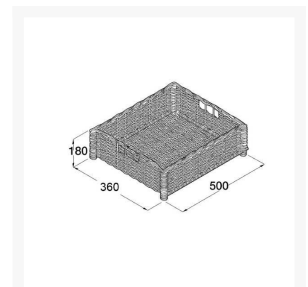

Product Images