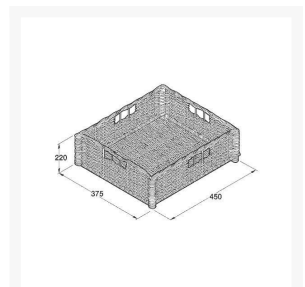

Product Images