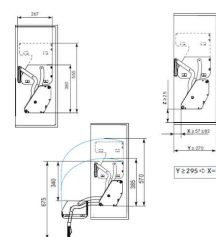

Product Images