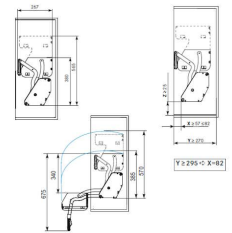

Product Images

OPEN