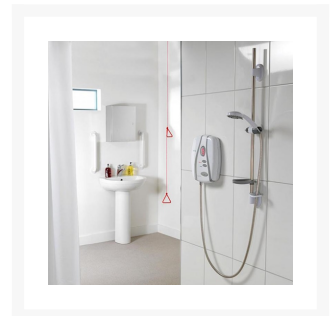

Independent 4 Life

Redring Selectronic Premier Plus 9.5kW Electric Shower

£467.95 Inc. VAT

Product Code: RSELP95P

Product Images