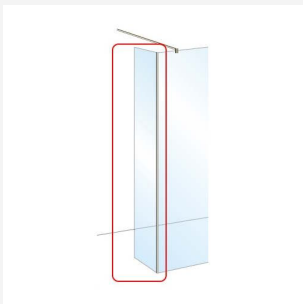

LBBK4590 - 1x Chrome 1030mm Straight & 45 Deg. Round Brace Bar Kit

Roman Showers, wet room panel brace kit. Round Chrome 1030mm length, low level brace kit for securing wet room panels straight back to the wall or can be cut to 45 deg. angle if required for corner fixing configurations. Suitable for toughened safety glass 6, 8 and 10mm thick. Cut length to suit.

Optional - Product Code / Deflector panel size / Actual width (mm)

V10SPL213S / 200 Fixed / 226mm

Roman Select 10mm fixed deflector glass panel, for attaching to the side of a corner 10mm glass wet room panel. Helps to retain the water within the shower area. Unhanded. 2000mm high. 200mm panel, actual width 226mm. Includes chrome panel fixing kit. Brace fixing kit not included. Glass panel pre-coated with Roman Ultra Care, a unique glass protection system.

V10SPM213S / 200 Pivoting / 243mm

Roman Select 10mm pivoting deflector glass panel, inward opening. Fixes to the side of a corner 10mm glass wet room panel. Helps to retain the water within the shower area. Unhanded. 2000mm high. 200mm panel, actual width 243mm. Includes chrome panel fixing kit. Glass panel pre-coated with Roman Ultra Care, a unique glass protection system.

V10SPM313S / 300 Pivoting / 343mm

Roman Select 10mm pivoting deflector glass panel, inward opening. Fixes to the side of a corner 10mm glass wet room panel. Helps to retain the water within the shower area. Unhanded. 2000mm high. 300mm panel, actual width 343mm. Includes chrome panel fixing kit. Brace fixing kit not included. Glass panel pre-coated with Roman Ultra Care, a unique glass protection system.