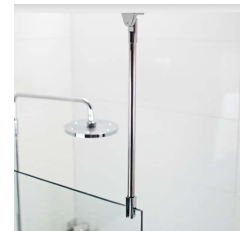

Product Images