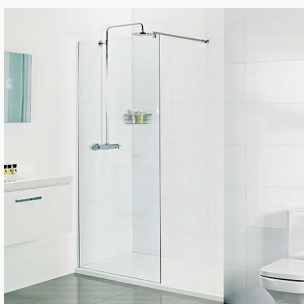

V10SP413S / 400 / Actual Width 350mm

Roman Select corner glass shower panel. 10mm thick glass. Unhanded. 2000mm high x 400mm corner panel for shower trays, actual width 350mm. Includes chrome wall fixing kit allowing +/- 7.5mm of vertical adjustment. Optional chrome brace bars. Optional bolster post for vinyl flooring with R13 radius. Glass panel pre-coated with Roman Ultra Care, a unique glass protection system.

V10SP513S / 500 / Actual Width 450mm

Roman Select corner glass shower panel. 10mm thick glass. Unhanded. 2000mm high x 500mm corner panel for shower trays, actual width 450mm. Includes chrome wall fixing kit allowing +/- 7.5mm of vertical adjustment. Optional chrome brace bars. Optional bolster post for vinyl flooring with R13 radius. Glass panel pre-coated with Roman Ultra Care, a unique glass protection system.

V10SP613S / 600 / Actual Width 550mm

Roman Select corner glass shower panel. 10mm thick glass. Unhanded. 2000mm high x 600mm corner panel for shower trays, actual width 550mm. Includes chrome wall fixing kit allowing +/- 7.5mm of vertical adjustment. Optional chrome brace bars. Optional bolster post for vinyl flooring with R13 radius. Glass panel pre-coated with Roman Ultra Care, a unique glass protection system.

V10SP713S / 700 / Actual Width 650mm

Roman Select corner glass shower panel. 10mm thick glass. Unhanded. 2000mm high x 700mm corner panel for shower trays, actual width 650mm. Includes chrome wall fixing kit allowing +/- 7.5mm of vertical adjustment. Optional chrome brace bars. Optional bolster post for vinyl flooring with R13 radius. Glass panel pre-coated with Roman Ultra Care, a unique glass protection system.