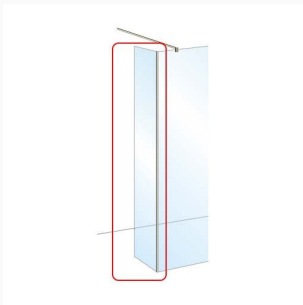

LBBK90 - 1x Chrome 1135mm Round Low Level Brace Kit 90 Deg.

Roman Showers, wet room panel brace kit. Round Chrome 1135mm length, low level brace kit for securing wet room panels to the wall, in a 90-degree configuration only. Suitable for toughened safety glass 6, 8 and 10mm thickness. Cut length to suit. 1 x supplied.

LBBK4590 - 1x Chrome 1030mm Straight & 45 Deg. Round Brace Bar Kit

Roman Showers, wet room panel brace kit. Round Chrome 1030mm length, low level brace kit for securing wet room panels straight back to the wall or can be cut to 45 deg. angle if required for corner fixing configurations. Suitable for toughened safety glass 6, 8 and 10mm thick. Cut length to suit.

Optional - Product Code / Deflector panel size / Actual width (mm)

V10SPL213S / 200 Fixed / 226mm

Roman Select 10mm fixed deflector glass panel, for attaching to the side of a corner 10mm glass wet room panel. Helps to retain the water within the shower area. Unhanded. 2000mm high. 200mm panel, actual width 226mm. Includes chrome panel fixing kit. Brace fixing kit not included. Glass panel pre-coated with Roman Ultra Care, a unique glass protection system.

V10SPM213S / 200 Pivoting / 243mm

Roman Select 10mm pivoting deflector glass panel, inward opening. Fixes to the side of a corner 10mm glass wet room panel. Helps to retain the water within the shower area. Unhanded. 2000mm high. 200mm panel, actual width 243mm. Includes chrome panel fixing kit. Glass panel pre-coated with Roman Ultra Care, a unique glass protection system.