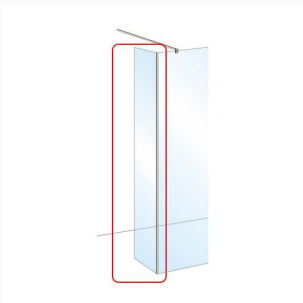

LBBK4590 - 1x Chrome 1030mm Straight & 45 Deg. Round Brace Bar Kit

Roman Showers, wet room panel brace kit. Round Chrome 1030mm length, low level brace kit for securing wet room panels straight back to the wall or can be cut to 45 deg. angle if required for corner fixing configurations. Suitable for toughened safety glass 6, 8 and 10mm thick. Cut length to suit.

Optional - Product Code / Deflector panel size / Actual width (mm)

V10SPL213S / 200 Fixed / 226mm

Roman Select 10mm fixed deflector glass panel, for attaching to the side of a corner 10mm glass wet room panel. Helps to retain the water within the shower area. Unhanded. 2000mm high. 200mm panel, actual width 226mm. Includes chrome panel fixing kit. Brace fixing kit not included. Glass panel pre-coated with Roman Ultra Care, a unique glass protection system.

V10SPM213S / 200 Pivoting / 243mm

Roman Select 10mm pivoting deflector glass panel, inward opening. Fixes to the side of a corner 10mm glass wet room panel. Helps to retain the water within the shower area. Unhanded. 2000mm high. 200mm panel, actual width 243mm. Includes chrome panel fixing kit. Glass panel pre-coated with Roman Ultra Care, a unique glass protection system.

V10SPM313S / 300 Pivoting / 343mm

Roman Select 10mm pivoting deflector glass panel, inward opening. Fixes to the side of a corner 10mm glass wet room panel. Helps to retain the water within the shower area. Unhanded. 2000mm high. 300mm panel, actual width 343mm. Includes chrome panel fixing kit. Brace fixing kit not included. Glass panel pre-coated with Roman Ultra Care, a unique glass protection system.