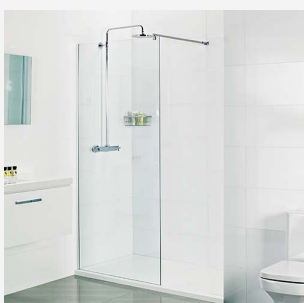

V10SP413S / 400 / Actual Width 350mm

Roman Select corner glass shower panel. 10mm thick glass. Unhanded. 2000mm high x 400mm corner panel for shower trays, actual width 350mm. Includes chrome wall fixing kit allowing +/- 7.5mm of vertical adjustment. Optional chrome brace bars. Optional bolster post for vinyl flooring with R13 radius. Glass panel pre-coated with Roman Ultra Care, a unique glass protection system.

V10SP513S / 500 / Actual Width 450mm

Roman Select corner glass shower panel. 10mm thick glass. Unhanded. 2000mm high x 500mm corner panel for shower trays, actual width 450mm. Includes chrome wall fixing kit allowing +/- 7.5mm of vertical adjustment. Optional chrome brace bars. Optional bolster post for vinyl flooring with R13 radius. Glass panel pre-coated with Roman Ultra Care, a unique glass protection system.

V10SP613S / 600 / Actual Width 550mm

Roman Select corner glass shower panel. 10mm thick glass. Unhanded. 2000mm high x 600mm corner panel for shower trays, actual width 550mm. Includes chrome wall fixing kit allowing +/- 7.5mm of vertical adjustment. Optional chrome brace bars. Optional bolster post for vinyl flooring with R13 radius. Glass panel pre-coated with Roman Ultra Care, a unique glass protection system.

V10SP713S / 700 / Actual Width 650mm

Roman Select corner glass shower panel. 10mm thick glass. Unhanded. 2000mm high x 700mm corner panel for shower trays, actual width 650mm. Includes chrome wall fixing kit allowing +/- 7.5mm of vertical adjustment. Optional chrome brace bars. Optional bolster post for vinyl flooring with R13 radius. Glass panel pre-coated with Roman Ultra Care, a unique glass protection system.