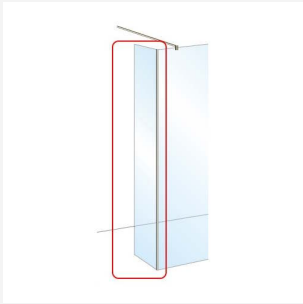

Recommended - Brace bar kits

LBBKC50 - 1x Chrome 500mm Low Level Ceiling Brace Kit

For Roman Showers wet room panels, a 500mm round chrome low level ceiling brace kit for securing wet room panels to the ceiling in a vertical configuration. Suitable for toughened safety glass 6, 8 and 10mm thickness. Cut length to suit. Pair supplied.

LBBK90 - 1x Chrome 1135mm Round Low Level Brace Kit 90 Deg.

Roman Showers, wet room panel brace kit. Round Chrome 1135mm length, low level brace kit for securing wet room panels to the wall, in a 90-degree configuration only. Suitable for toughened safety glass 6, 8 and 10mm thickness. Cut length to suit. 1 x supplied.

LBBK4590 - 1x Chrome 1030mm Straight & 45 Deg. Round Brace Bar Kit

Roman Showers, wet room panel brace kit. Round Chrome 1030mm length, low level brace kit for securing wet room panels straight back to the wall or can be cut to 45 deg. angle if required for corner fixing configurations. Suitable for toughened safety glass 6, 8 and 10mm thick. Cut length to suit.

Optional - Product Code / Deflector panel size / Actual width (mm)

V10SPL213S / 200 Fixed / 226mm

Roman Select 10mm fixed deflector glass panel, for attaching to the side of a corner 10mm glass wet room panel. Helps to retain the water within the shower area. Unhanded. 2000mm high. 200mm panel, actual width 226mm. Includes chrome panel fixing kit. Brace fixing kit not included. Glass panel pre-coated with Roman Ultra Care, a unique glass protection system.