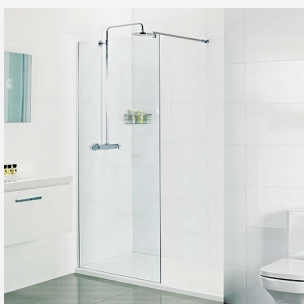

V10SP413S / 400 / Actual Width 350mm

Roman Select corner glass shower panel. 10mm thick glass. Unhanded. 2000mm high x 400mm corner panel for shower trays, actual width 350mm. Includes chrome wall fixing kit allowing +/- 7.5mm of vertical adjustment. Optional chrome brace bars. Optional bolster post for vinyl flooring with R13 radius. Glass panel pre-coated with Roman Ultra Care, a unique glass protection system.

V10SP513S / 500 / Actual Width 450mm

Roman Select corner glass shower panel. 10mm thick glass. Unhanded. 2000mm high x 500mm corner panel for shower trays, actual width 450mm. Includes chrome wall fixing kit allowing +/- 7.5mm of vertical adjustment. Optional chrome brace bars. Optional bolster post for vinyl flooring with R13 radius. Glass panel pre-coated with Roman Ultra Care, a unique glass protection system.

V10SP613S / 600 / Actual Width 550mm

Roman Select corner glass shower panel. 10mm thick glass. Unhanded. 2000mm high x 600mm corner panel for shower trays, actual width 550mm. Includes chrome wall fixing kit allowing +/- 7.5mm of vertical adjustment. Optional chrome brace bars. Optional bolster post for vinyl flooring with R13 radius. Glass panel pre-coated with Roman Ultra Care, a unique glass protection system.

V10SP713S / 700 / Actual Width 650mm

Roman Select corner glass shower panel. 10mm thick glass. Unhanded. 2000mm high x 700mm corner panel for shower trays, actual width 650mm. Includes chrome wall fixing kit allowing +/- 7.5mm of vertical adjustment. Optional chrome brace bars. Optional bolster post for vinyl flooring with R13 radius. Glass panel pre-coated with Roman Ultra Care, a unique glass protection system.