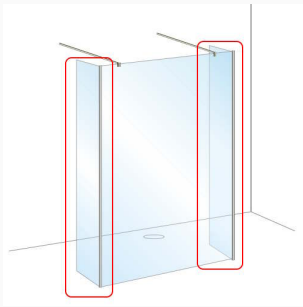

2x V8SPM413S / 400 Pivoting / 443mm

Pair of Roman Select 8mm pivoting deflector glass panels, inward opening. Fixes to each side of an inline 8mm glass wet room panel. Helps to retain the water within the shower area. Unhanded. 2000mm high. 400mm panel, actual width 443mm. Includes chrome panel fixing kits. Glass panel pre-coated with Roman Ultra Care, a unique glass protection system.

Description

The Roman Select range of shower screens can be fitted to a low level shower tray or straight to floor to create a true level access wet room.

This version of the Roman Select is designed for inline installations and features 8mm thick glass.

The glass panels are pre-coated with Roman Ultra Care, a unique glass protection system, see the PDF download for more information.

Key benefits:

- 8mm thick toughened safety glass inline wet room panel
- Unhanded
- Choice of size
- Includes freestanding floor fixing kit
- Optional brace bars

Optional 8mm glass deflector panels:

- Pivoting Deflector Panel size / actual size (mm): 200 / 243
- Pivoting Deflector Panel size / actual size (mm): 300 / 343
- Pivoting Deflector Panel size / actual size (mm): 400 / 443

Optional pairs of brace bars:

- Screen includes a freestanding floor fixing kit
- Brace bar options are available - please refer to the images and select as required

Technical details:

www.independent4life.co.uk | info@independent4life.co.uk | Tel: 0800 500 3001 | VAT No: 942447711
EORI GB942447711000