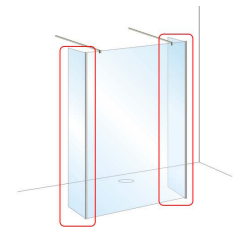

Product Images