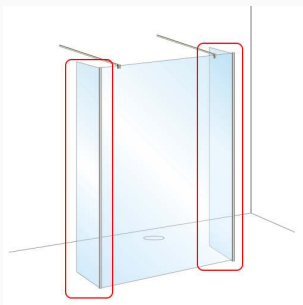

V8LP1213S / 1200 / Actual Width 1155mm

Roman Select inline corner Wet Room panel glass shower panel. 8mm thick glass. Unhanded. 2000mm high x 1200mm inline panel for shower trays and wet room floors, actual width 1155mm. Includes freestanding floor fixing kit. Optional recommended chrome brace bar kits. Glass panel pre-coated with Roman Ultra Care, a unique glass protection system.

V8LP1413S / 1400 / Actual Width 1355mm

Roman Select inline corner Wet Room panel glass shower panel. 8mm thick glass. Unhanded. 2000mm high x 1400mm inline panel for shower trays and wet room floors, actual width 1355mm. Includes freestanding floor fixing kit. Glass panel pre-coated with Roman Ultra Care, a unique glass protection system.

LBBKC50 - 2x Chrome 500mm Low Level Ceiling Brace Kits

For Roman Showers wet room panels, 500mm round chrome low level ceiling brace kits for securing wet room panels to the ceiling in a vertical configuration. Suitable for toughened safety glass 6, 8 and 10mm thickness. Cut length to suit. Pair supplied.

Optional - Product Code / Deflector panel size / Actual width (mm)

V8SPM213S / 200 Pivoting / 243mm

Roman Select 8mm pivoting deflector glass panel, inward opening. Fixes to the side of a corner 8mm glass wet room panel. Helps to retain the water within the shower area. Unhanded. 2000mm high. 200mm panel, actual width 243mm. Includes chrome panel fixing kit. Glass panel pre-coated with Roman Ultra Care, a unique glass protection system.