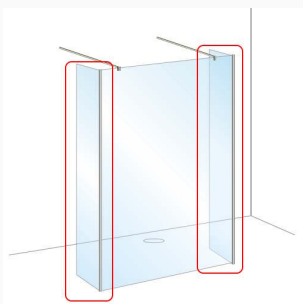

2x V8SPM313S / 300 Pivoting / 343mm

Pair of Roman Select 8mm pivoting deflector glass panels, inward opening. Fixes to each side of an inline 8mm glass wet room panel. Helps to retain the water within the shower area. Unhanded. 2000mm high. 300mm panel, actual width 343mm. Includes chrome panel fixing kits. Glass panel pre-coated with Roman Ultra Care, a unique glass protection system.