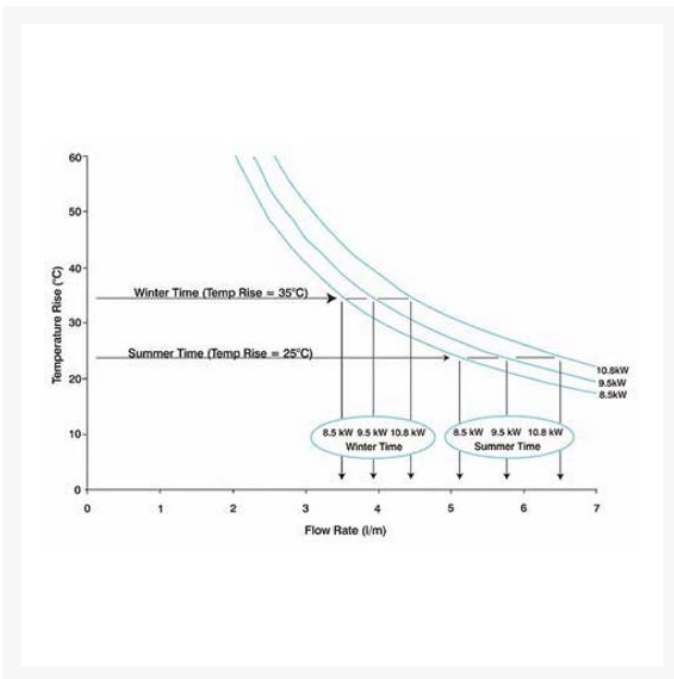

## Description

The Redring Selectronic Premier Plus 10.8kW instantaneous thermostatic high-performance electric shower, with accurate control technology and advanced control features for safe showering.