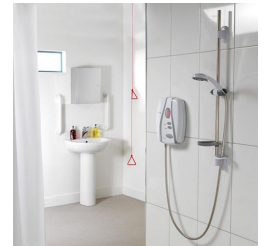

Product Images