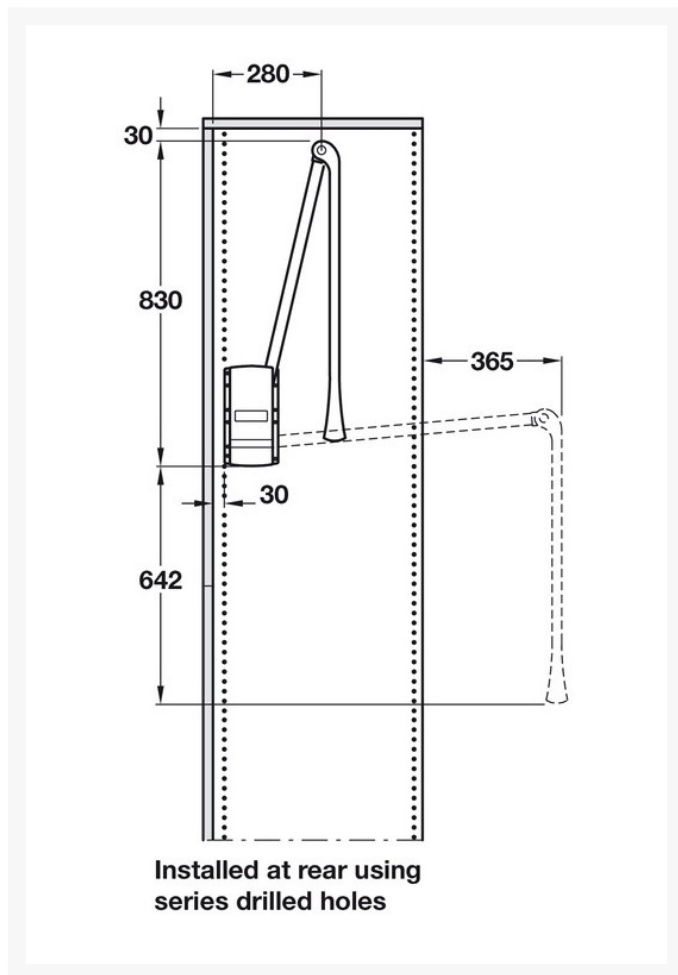

Additional Options

Optional Soft Opening	Black Mechanism	£11.02

Description

This pull down wardrobe rail enables a seated person to manually bring the clothes rail down to a comfortable height.

When installed the upright / folded back height is 850mm, the rail is suitable for wardrobe widths of 440-610mm.

Key benefits:

- Simple pull down wardrobe rail
- Operated by pull rod which slides along rail
- Installed height of 850mm
- Housing height of 140mm
- Housing depth of 68mm
- Ø22mm hanging rail - adjustable, for different wardrobe widths