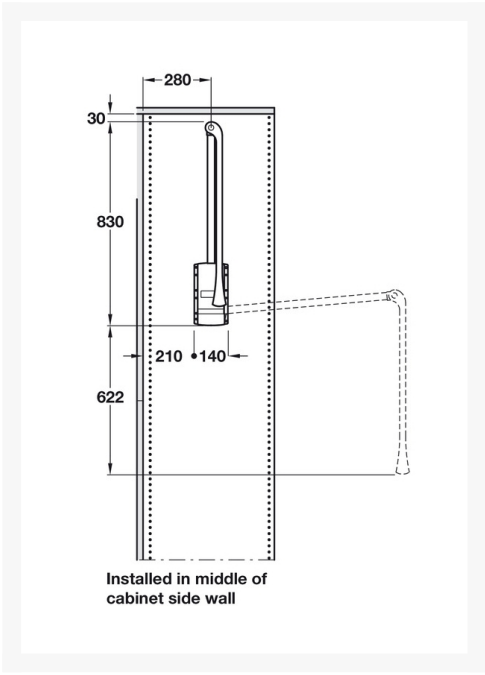

Product Images