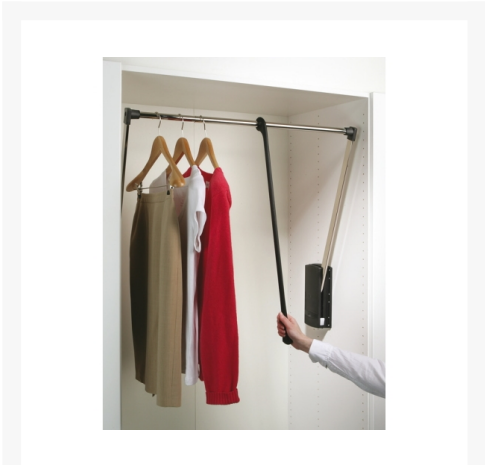

Product Images