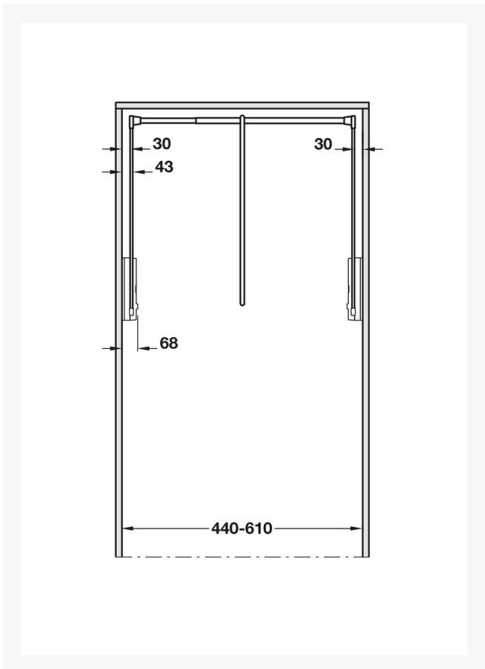

Product Images